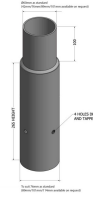

Reducer Spigot Adaptor for Lighting Column / Lamp Post - 76mm column to 60mm

£34.20 £28.90

Lighting Column Reducer suits 76mm lighting column reducing down to 60mm. External - fits over existing column. **PLEASE NOTE - Weight & Windage must be checked for suitability of the bracket against the installation postcode. Please email us for more information prior to purchase.**