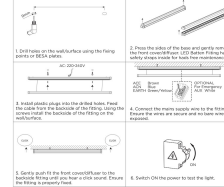

LED Linear Batten Fitting

Easy Installation and Maintenance

Advances in luminous efficacy results in a delivered luminaire efficacy of 120lm/W. Designed as a direct replacement for conventional surface mount T8-Tubes across standard sizes of 1200mm, 1500mm & 1800mm, as well as suitable for new installations across a range of commercial applications. Conventional design for direct replacements of traditional technology - RAL White steel housing finished off with a frosted anti- glare PMMA optic/diffuser for subtle, uniform lumen output suitable for a range of commercial environments from office, corridor to retail with high CRI 80+. 2 piece body & cover design makes installation quick and easy, whether it be surface-mount (as standard) or suspension.

[DOWNLOAD PRODUCT INSTALLATION MANUAL / GUIDE](#)

PRODUCT INFORMATION

LED Type	SMD2835 LEDs
Warranty	3 Year
Part L Compliant	Yes
Dimensions	1493mm x 67mm x 68mm
Weight	1.7kg
Equivalent to	2 x 58W T8

TECHNICAL SPECIFICATIONS

Power Consumption	60W
Input Voltage	220-240V AC
Power Factor	>0.95
Operating Temperature	-20°C to 50°C
L70 Rated Lifetime	+45,000hrs
Ingress Protection	IP21

LUMEN PERFORMANCE

Luminous Efficiency	120lm/W
Beam Angle	120°
CRI (Colour Rendering Index)	>80
Lumen Output	7,200lm