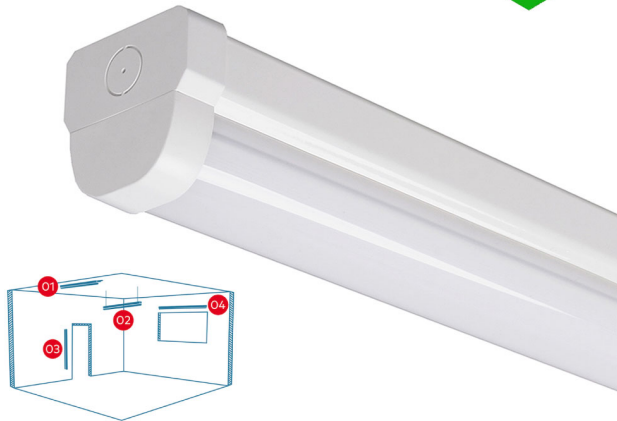

5FT LED BATTEN LIGHT 1500MM (1.5M) LED OFFICE LIGHT FOR CORRIDOR, BATHROOM, STAIRS, GARAGE, WORKSHOP - 60W / 7,200LM / 4000K

£26.40

7,200lm

60W
5FT
1500mm

60W LED BATTEN FITTING

SUITABLE FOR MULTIPLE APPLICATIONS

LED Linear Batten Fitting

Easy Installation and Maintenance

Advances in luminous efficacy results in a delivered luminaire efficacy of 120lm/W. Designed as a direct replacement for conventional surface mount T8-Tubes across standard sizes of 1200mm, 1500mm & 1800mm, as well as suitable for new installations across a range of commercial applications. Conventional design for direct replacements of traditional technology - RAL White steel housing finished off with a frosted anti- glare PMMA optic/diffuser for subtle, uniform lumen output suitable for a range of commercial environments from office, corridor to retail with high CRI 80+. 2 piece body & cover design makes installation quick and easy, whether it be surface-mount (as standard) or suspension.

[DOWNLOAD PRODUCT INSTALLATION MANUAL / GUIDE](#)

PRODUCT INFORMATION

LED Type	SMD2835 LEDs
Warranty	3 Year
Part L Compliant	Yes
Dimensions	1493mm x 67mm x 68mm
Weight	1.7kg
Equivalent to	2 x 58W T8

TECHNICAL SPECIFICATIONS

Power Consumption	60W
Input Voltage	220-240V AC
Power Factor	>0.95
Operating Temperature	-20°C to 50°C
L70 Rated Lifetime	+45,000hrs
Ingress Protection	IP21

LUMEN PERFORMANCE

Luminous Efficiency	120lm/W
Beam Angle	120°
CRI (Colour Rendering Index)	>80
Lumen Output	7,200lm