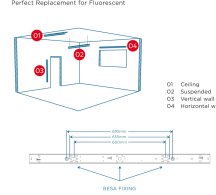

5FT LED BATTEN LIGHT 1500MM (1.5M) LED OFFICE LIGHT FOR CORRIDOR, BATHROOM, STAIRS, GARAGE, WORKSHOP - 60W / 7,200LM / 4000K

£26.40

7,200lm

60W
5FT
1500mm

60W LED BATTEN FITTING

SUITABLE FOR MULTIPLE APPLICATIONS

LED Linear Batten Fitting

Easy Installation and Maintenance

Advances in luminous efficacy results in a delivered luminaire efficacy of 120lm/W. Designed as a direct replacement for conventional surface mount T8-Tubes across standard sizes of 1200mm, 1500mm & 1800mm, as well as suitable for new installations across a range of commercial applications. Conventional design for direct replacements of traditional technology - RAL White steel housing finished off with a frosted anti- glare PMMA optic/diffuser for subtle, uniform lumen output suitable for a range of commercial environments from office, corridor to retail with high CRI 80+. 2 piece body & cover design makes installation quick and easy, whether it be surface-mount (as standard) or suspension.

[DOWNLOAD PRODUCT INSTALLATION MANUAL / GUIDE](#)

PRODUCT INFORMATION

LED Type	SMD2835 LEDs
Warranty	3 Year
Part L Compliant	Yes
Dimensions	1493mm x 67mm x 68mm
Weight	1.7kg
Equivalent to	2 x 58W T8

TECHNICAL SPECIFICATIONS

Power Consumption	60W
Input Voltage	220-240V AC
Power Factor	>0.95
Operating Temperature	-20°C to 50°C
L70 Rated Lifetime	+45,000hrs
Ingress Protection	IP21

LUMEN PERFORMANCE

Luminous Efficiency	120lm/W
Beam Angle	120°
CRI (Colour Rendering Index)	>80
Lumen Output	7,200lm