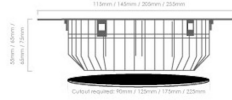

****CLEARANCE** LED Recessed Downlight - White (commercial) - 4" 12W 125mm Cut out - 5500-6000K (145mm x 65mm)**

£6.00

PRODUCT INFORMATION

Warranty No warranty on clearance products

****CLEARANCE** Stock - limited quantities - check before ordering. Order entire amount required first time as once sold, no more will be available as a discontinued product**

LED Recessed Downlight - White (commercial) - 4" 12W 125mm Cut out - 5500-6000K (145mm x 65mm)

Smart finish, low profile, energy efficient LED downlights, used to illuminate or accent a variety of commercial luminaires highly suited to retail and public spaces, with a range of sizes ensures Features external