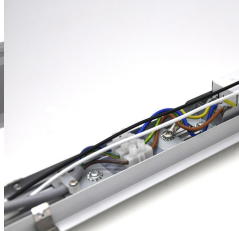

**\*\*CLEARANCE\*\* Suspended Linear LED Light Up/Down Light 1200mm/4ft - Silver Anodised Aluminium (5,000lm) 52W Flicker Free**

**£92.40 £79.92**

**3,700lm**

**Direct/  
Indirect  
40W**

LEFT BACK VIEW OF FITTING

**PRODUCT INFORMATION**

LED Type	SMD2835 LEDs
Warranty	No warranty on clearance products
Part L Compliant	Yes
Dimensions	1178mm x 90mm x 67mm
Weight	3.00kg
Equivalent to	2 x 36W T8

**TECHNICAL SPECIFICATIONS**

Suspended Linear LED Light for offices with both direct / indirect illumination. 1200mm / 4ft 40W Suspended Light for office, public open spaces and retail with high lumen output of 3,000 lumens in Natural White 4000K (2200lm:800lm uplight:downlight). Modern minimalist interior design highly suited by suspended luminaire. Finished in a choice of colours: stylish 6063 silver aluminum housing, enclosing an Frosted diffuser for subtle light output suiting a wide range of modern commercial and institutional applications, including hallways, retail & conference rooms. 1200mm linear design with a superior lumen output up to 2,900lm for ample lux levels across a range of environments - can be continuous with additional bracket. In-fils available on request. High CRI combined with stylish design make this unit perfectly suited to retail applications. Further options of dimmable: DALI and 1-10V.