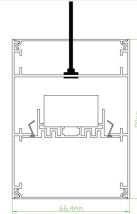

CLEARANCE Suspended Linear LED Light Up/Down Light 1200mm/4ft - Silver Anodised Aluminium (5,000lm) 52W Flicker Free

£92.40 £79.92

3,700lm

**Direct/
Indirect
40W**

LEFT BACK VIEW OF FITTING