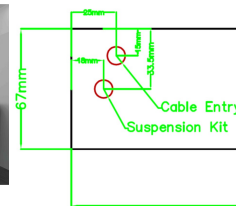

**PRODUCT INFORMATION**

LED Type	SMD2835 LEDs
Warranty	No warranty on clearance products
Part L Compliant	Yes
Dimensions	1178mm x 90mm x 67mm
Weight	3.00kg
Equivalent to	2 x 36W T8

**TECHNICAL SPECIFICATIONS**