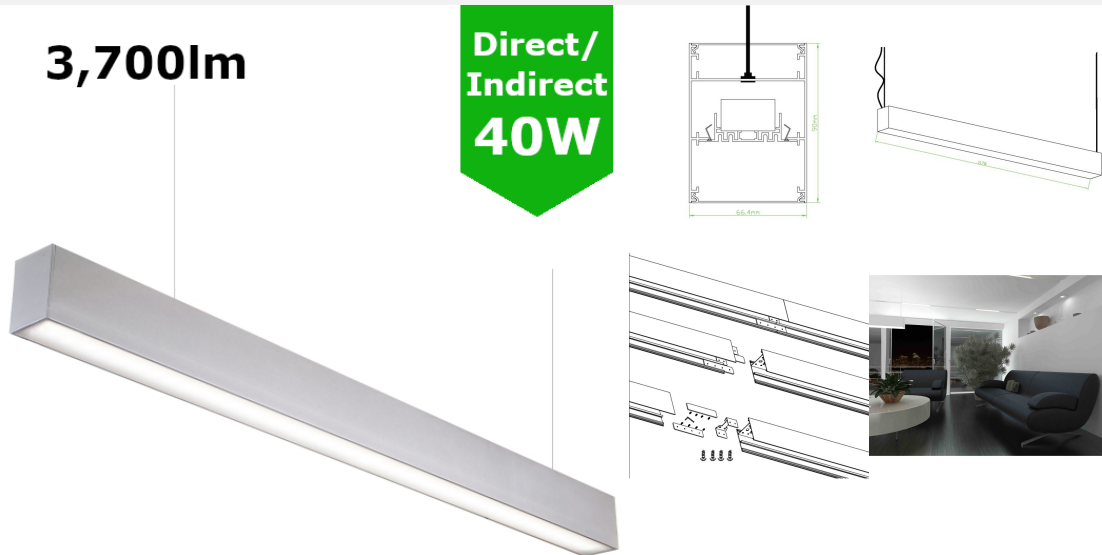

****CLEARANCE** Suspended Linear LED Light Up/Down Light 1200mm/4ft - Silver Anodised Aluminum (4,000lm) 40W Flicker Free**

£92.40 ~~£79.92~~

PRODUCT INFORMATION

LED Type	SMD2835 LEDs
Warranty	No warranty on clearance products
Part L Compliant	Yes
Dimensions	1178mm x 90mm x 67mm
Weight	3.00kg
Equivalent to	2 x 36W T8

TECHNICAL SPECIFICATIONS

LUMEN PERFORMANCE

Luminous Efficiency	95lm/W
Beam Angle	120°
CRI (Colour Rendering Index)	>80Ra
Lumen Output	4,000lm

AVAILABLE OPTIONS

Colour Temperature	Natural White (4000-4500K)
1-10V Dimmable	Available Variant
DALI Dimmable	Available Variant
DMX 512 Compatible	No

Suspended Linear LED Light for offices with both direct / indirect illumination. 1200mm / 4ft 40W Suspended Light for office, public open spaces and retail with high lumen output of 3,000 lumens in Natural White 4000K (2200lm:800lm uplight:downlight). Modern minimalist interior design highly suited by suspended luminaire. Finished in a choice of colours: stylish 6063 silver aluminum housing, enclosing an Frosted diffuser for subtle light output suiting a wide range of modern commercial and institutional applications, including hallways, retail & conference rooms. 1200mm linear design with a superior lumen output up to 2,900lm for ample lux levels across a range of environments - can be continuous with additional bracket. In-fils available on request. High CRI combined with stylish design make this unit perfectly suited to retail applications. Further options of dimmable: DALI and 1-10V.