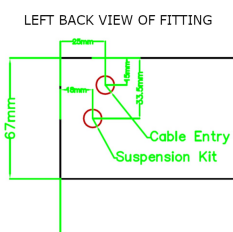

****CLEARANCE** Suspended Linear LED Light Up/Down Light 1200mm/4ft - Silver Anodised Aluminum (4,000lm) 40W Flicker Free**

£92.40 ~~£79.92~~

PRODUCT INFORMATION

LED Type	SMD2835 LEDs
Warranty	No warranty on clearance products
Part L Compliant	Yes
Dimensions	1178mm x 90mm x 67mm
Weight	3.00kg
Equivalent to	2 x 36W T8

Suspended Linear LED Light for offices with both direct / indirect illumination. 1200mm / 4ft 40W Suspended Light for office, public open spaces and retail with high lumen output of 3,000 lumens in Natural White 4000K (2200lm:800lm uplight:downlight). Modern minimalist interior design highly suited by suspended luminaire. Finished in a choice of colours: stylish 6063 silver aluminum housing, enclosing an Frosted diffuser for subtle light output suiting a wide range of modern commercial and institutional applications, including hallways, retail & conference rooms. 1200mm linear design with a superior lumen output up to 2,900lm for ample lux levels across a range of environments - can be continuous with additional bracket. In-fils available on request. High CRI combined with stylish design make this unit perfectly suited to retail applications. Further options of dimmable: DALI and 1-10V.