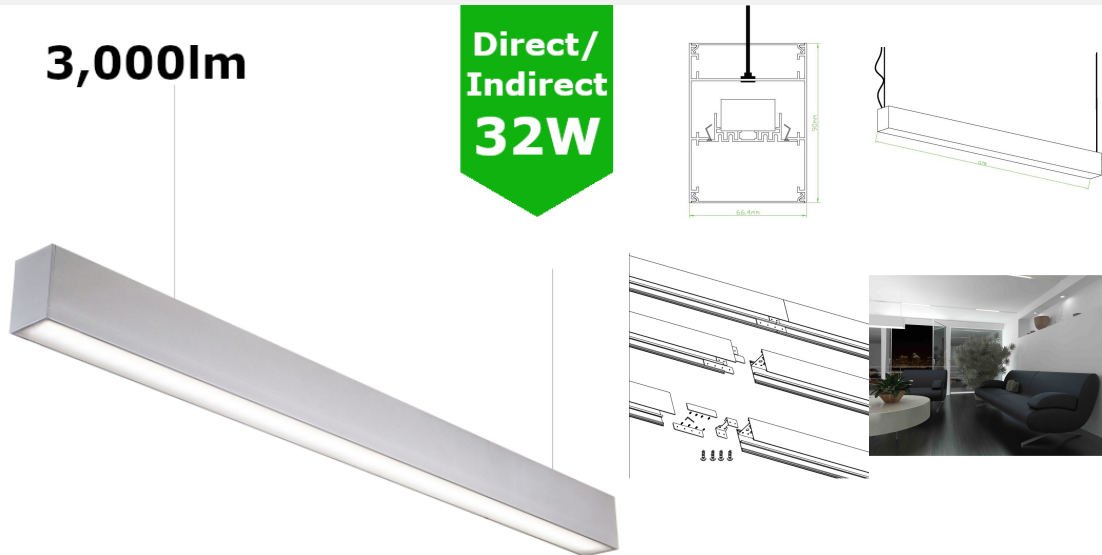

****CLEARANCE** Suspended Linear LED Light Up/Down Light 1200mm/4ft - Silver Anodised Aluminum (3,000lm) 32W Flicker Free**

£92.40 £79.92

PRODUCT INFORMATION

LED Type	SMD2835 LEDs
Warranty	No warranty on clearance products
Part L Compliant	Yes
Dimensions	1178mm x 90mm x 67mm
Weight	3.00kg
Equivalent to	2 x 36W T8

TECHNICAL SPECIFICATIONS

LUMEN PERFORMANCE

Luminous Efficiency	95lm/W
Beam Angle	120°
CRI (Colour Rendering Index)	>80Ra
Lumen Output	3,000lm (2,200lm:800lm downlight:uplight)

AVAILABLE OPTIONS

Colour Temperature	Natural White (4000-4500K)
1-10V Dimmable	Available Variant
DALI Dimmable	Available Variant
DMX 512 Compatible	No

Suspended Linear LED Light for offices with both direct / indirect illumination. 1200mm / 4ft 32W Suspended Light for office, public open spaces and retail with high lumen output of 3,000 lumens in Natural White 4000K (2200lm:800lm uplight:downlight). Modern minimalist interior design highly suited by suspended luminaire. Finished in a choice of colours: stylish 6063 silver aluminum housing, enclosing an Frosted diffuser for subtle light output suiting a wide range of modern commercial and institutional applications, including hallways, retail & conference rooms. 1200mm linear design with a superior lumen output up to 2,900lm for ample lux levels across a range of environments - can be continuous with additional bracket. In-fils available on request. High CRI combined with stylish design make this unit perfectly suited to retail applications. Further options of dimmable: DALI and 1-10V.