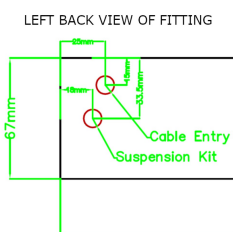

****CLEARANCE** Suspended Linear LED Light Up/Down Light 1200mm/4ft - Silver Anodised Aluminum (3,000lm) 32W Flicker Free**

£92.40 £79.92

PRODUCT INFORMATION

LED Type	SMD2835 LEDs
Warranty	No warranty on clearance products
Part L Compliant	Yes
Dimensions	1178mm x 90mm x 67mm
Weight	3.00kg
Equivalent to	2 x 36W T8

Suspended Linear LED Light for offices with both direct / indirect illumination. 1200mm / 4ft 32W Suspended Light for office, public open spaces and retail with high lumen output of 3,000 lumens in Natural White 4000K (2200lm:800lm uplight:downlight). Modern minimalist interior design highly suited by suspended luminaire. Finished in a choice of colours: stylish 6063 silver aluminum housing, enclosing an Frosted diffuser for subtle light output suiting a wide range of modern commercial and institutional applications, including hallways, retail & conference rooms. 1200mm linear design with a superior lumen output up to 2,900lm for ample lux levels across a range of environments - can be continuous with additional bracket. In-fils available on request. High CRI combined with stylish design make this unit perfectly suited to retail applications. Further options of dimmable: DALI and 1-10V.