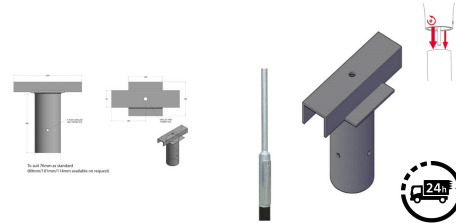

**\*\*CLEARANCE\*\* Single Flood Light Bracket for with 1m Extension - Lamp Post - Single T-Bar for 76mm Lighting Pole**

**£37.20 £29.40**

**\*\*CLEARANCE PRODUCT\*\***

Single T Bar floor bracket as per data sheet with 1m extension (1.3m overall). Painted green by customer with unknown paint. Chipped in places. Clearance only. Not returnable. May need repainting by customer. Slots over an existing 76mm shaft and extends by 1m. Grub screws to tighten.

Lighting Column Bracket - Single Floodlight Bracket - Steel Galvanised Post-Top for 76mm Shaft column entry. Supplied complete with M16 Bolt/Tapped hole for fixing the the flood light & 4 x M10 Grub screws for securing to the column shaft. **PLEASE NOTE - Weight & Windage must be checked for suitability of the bracket against the installation postcode. Please email us for more information prior to purchase. Unit doesnt include single fuse cut out and column door key.**