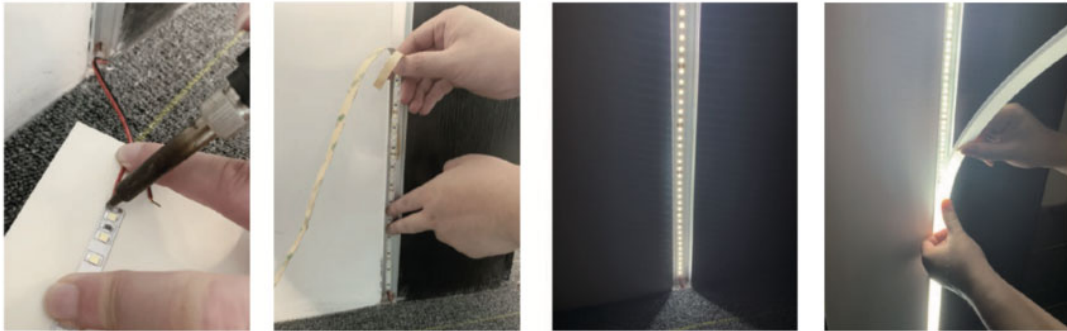

Skylight / Roof Lantern LED Tape Strip Complete Kit - Includes LED Strip Tape, LED Profile, Driver + Optional Remote Dimmer or Wall Plate Dimming Switch, 5m Cable 24V - Single Colour IP21

£51.41

Save time and order our complete LED Wall Mount coving kit in a variety of sizes, simply select the size you require from the list (5-30m). Complete it includes all component & includes the relevant components including:

- Specified QTY of [LED strip](#),
- [LED Wall Mount Cove aluminium profile](#)
- Optional [LED remote dimmer](#) or [Wall Plate RF dimming switch](#),
- [LED Driver to suit](#)
- [5m 24V DC Cable](#)
- [1 x Wired End Cable Connector](#)
- Supplied in complete kit format. Profile in 1m lengths comes with 1 pair of end caps and 1 pair of mounting clips per length. LED Tape supplied. in 5m rolls. If unsure please see individual links to each item clicking the links above.

Note we are unable to modify these kits in any way, they are heavily discounted as a complete kit.

[DOWNLOAD LED STRIP LIGHT LED TAPE LIGHT INSTRUCTIONS - HOW TO INSTALL LED STRIP GUIDE / MANUAL](#)[tps://theledstore.co/](https://theledstore.co/)

[DOWNLOAD TYPICAL INSTALLATION DETAIL / MANUAL - HOW TO INSTALL LED STRIP / TAPE PROFILE](#)

[DOWNLOAD LED DIMMER RF REMOTE PRODUCT INSTALLATION MANUAL / GUIDE](#)

[DOWNLOAD LED RF RECEIVER PRODUCT INSTALLATION MANUAL / GUIDE](#)