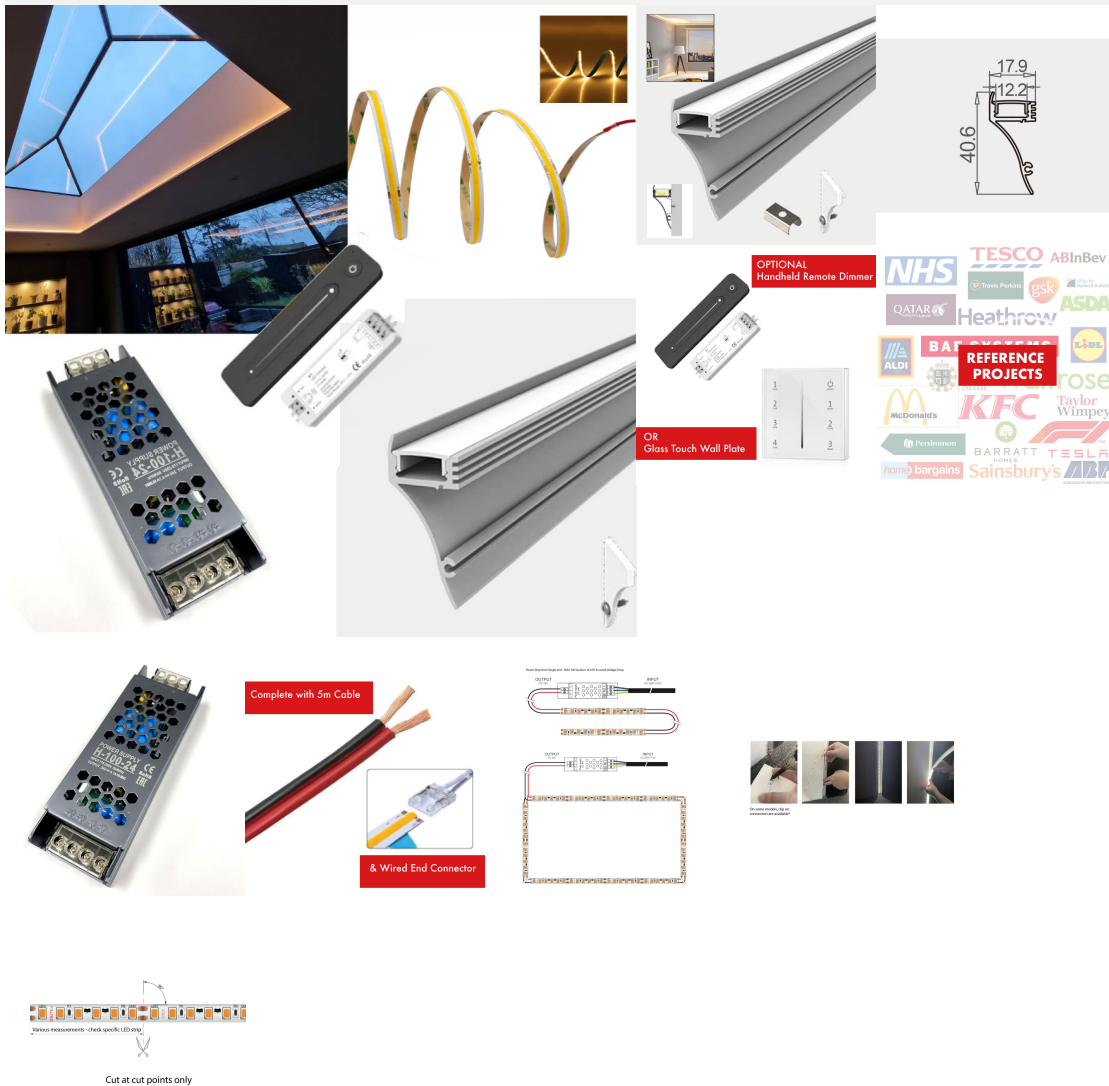

Skylight / Roof Lantern LED Tape Strip Complete Kit - Includes LED Strip Tape, LED Profile, Driver + Optional Remote Dimmer or Wall Plate Dimming Switch, 5m Cable 24V - Single Colour IP21

£51.41

Save time and order our complete LED Wall Mount coving kit in a variety of sizes, simply select the size you require from the list (5-30m). Complete it includes all component & includes the relevant components including:

- Specified QTY of [LED strip](#),
- [LED Wall Mount Cove aluminium profile](#)
- Optional [LED remote dimmer](#) or [Wall Plate RF dimming switch](#),
- [LED Driver to suit](#)
- [5m 24V DC Cable](#)
- [1 x Wired End Cable Connector](#)
- Supplied in complete kit format. Profile in 1m lengths comes with 1 pair of end caps and 1 pair of mounting clips per length. LED Tape supplied. in 5m rolls. If unsure please see individual links to each item clicking the links above.

Note we are unable to modify these kits in any way, they are heavily discounted as a complete kit.

[DOWNLOAD LED STRIP LIGHT LED TAPE LIGHT INSTRUCTIONS - HOW TO INSTALL LED STRIP GUIDE / MANUAL](#)[tps://theledstore.co/](https://theledstore.co/)

[DOWNLOAD TYPICAL INSTALLATION DETAIL / MANUAL - HOW TO INSTALL LED STRIP / TAPE PROFILE](#)

[DOWNLOAD LED DIMMER RF REMOTE PRODUCT INSTALLATION MANUAL / GUIDE](#)

[DOWNLOAD LED RF RECEIVER PRODUCT INSTALLATION MANUAL / GUIDE](#)