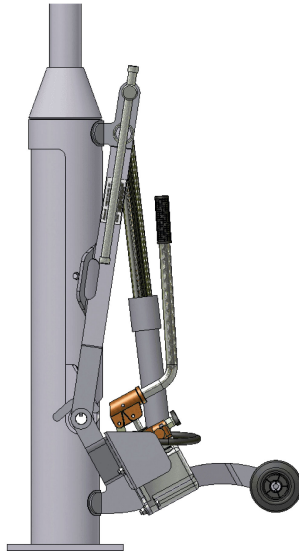

Abacus Hydraulic Counterbalance for Base Hinged Light Duty Columns - 4m - 8m (RLH168)

£2,990.40

Abacus Hydraulic Counterbalance for Base Hinged Light Duty Columns - 4m - 8m

Max head weight (varies depending on column size). Please see below guide:

4m column = 53kg

5m column = 40kg

6m column = 29kg

8m column = 17kg

Raise and lower from ground level up to a height of 8 metres - mainly used to mount floodlights, CCTV cameras, wind turbines and compact communication devices.