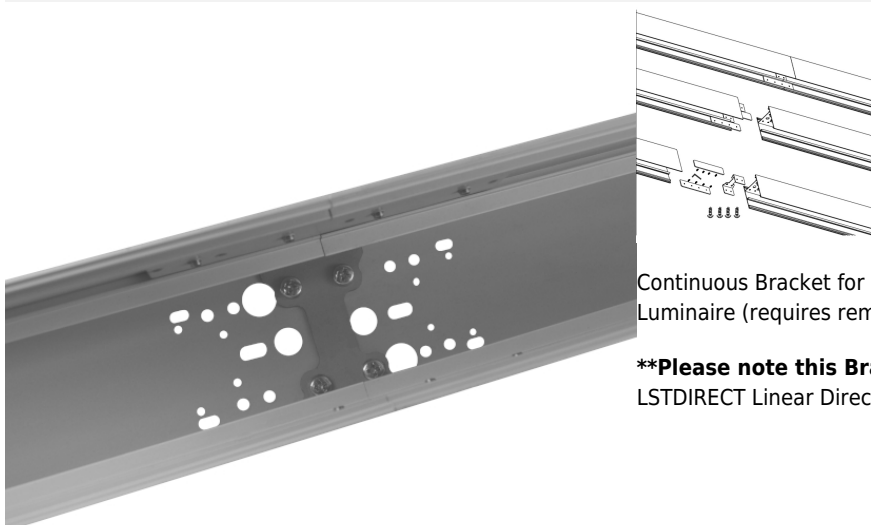

Continuous Bracket for LSTDIRECT Linear Direct Downlight Luminaire

£15.00

Continuous Bracket for LSTDIRECT Linear Direct Downlight Luminaire (requires removal of end cap).

****Please note this Bracket is only compatible with our LSTDIRECT Linear Direct Downlight Series.****