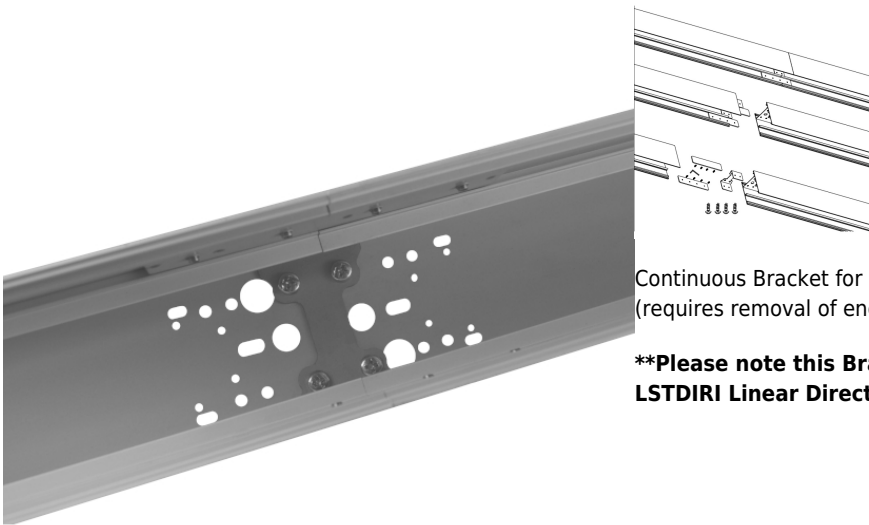

Continuous Bracket for LSTDIRI Linear Direct/Indirect Light

£15.00

Continuous Bracket for LSTDIRI Linear Direct/Indirect Light
(requires removal of end cap).

****Please note this Bracket is only compatible with our
LSTDIRI Linear Direct/Indirect Series.****