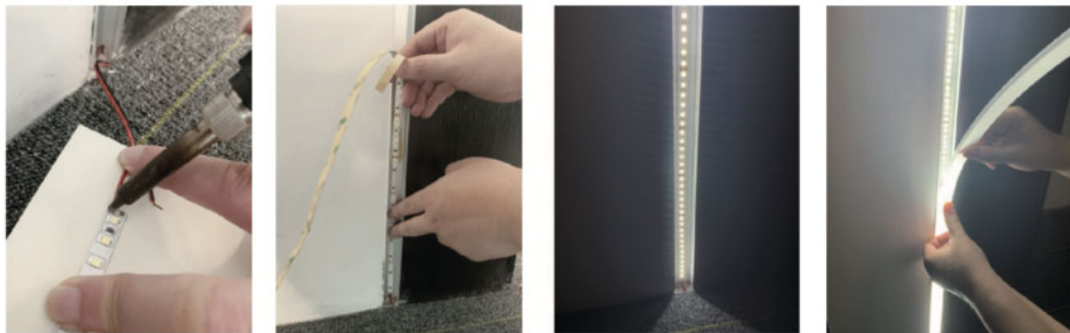

- [Recessed Tile Aluminium LED Profile](#)
- Optional [LED RF Colour Changing Remote](#) or [LED RF Wall Plate Controller](#)
- [LED Driver to suit](#)
- [5m RGBW Cable](#).

Please note a 24V RGBW controller will be required to change the colour / control the strip if you don't have one of these already. This can be selected in the 'Add on controller' dropdown menu. Supplied in complete kit format. Profile in 1m lengths comes with 1 pair of end caps and 1 pair of mounting clips per length. LED Tape supplied. in max length of 5m rolls hence if you order a 25m kit, you will receive 5 x 5m rolls. If unsure please see individual links to each item clicking the links above.

Note we are unable to modify these kits in any way, they are heavily discounted as a complete kit.

[DOWNLOAD LED STRIP LIGHT LED TAPE LIGHT INSTRUCTIONS - HOW TO INSTALL LED STRIP GUIDE / MANUAL](#)

[DOWNLOAD TYPICAL LED STRIP / LED TAPE WIRING DIAGRAM](#)

[DOWNLOAD TYPICAL INSTALLATION DETAIL / MANUAL - HOW TO INSTALL LED STRIP / TAPE PROFILE](#)

[DOWNLOAD RF REMOTE CONTROL PRODUCT INSTALLATION MANUAL / GUIDE](#)

[DOWNLOAD LED RF RECEIVER PRODUCT INSTALLATION MANUAL / GUIDE](#)

[DOWNLOAD DATA REPEATER / POWER AMPLIFIER PRODUCT INSTALLATION MANUAL / GUIDE](#)

On some models, clip on connectors are available*

PLEASE NOTE THIS KIT CONTAINS LED STRIP WHICH IS EXTREMELY FRAGILE AND REQUIRES PROFESSIONAL INSTALLATION. PRODUCT SHOULD BE ORDERED/INSTALLED BY A QUALIFIED ELECTRICIAN EXPERIENCED WITH LED STRIP/LOW VOLTAGE SYSTEMS.