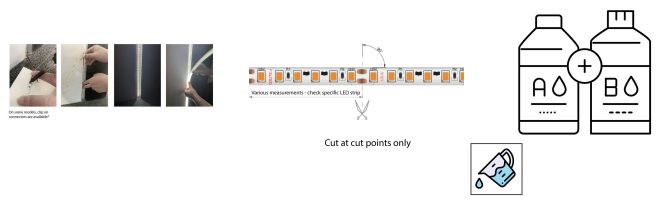

**Recessed Tile In Shower Niche LED Strip RGBW Colour Changing - Recessed Tile In Shower Niche Bathroom Wetroom WC LED Kit - Includes LED Strip Tape, LED Profile, Driver + Optional RF Remote or Wall Plate Controller, 5m Cable 24V - IP65**

**£49.10**

**\*\*PLEASE NOTE - THE DIFFUSER, END CAPS AND ANY GAPS IN THE PROFILE NEED TO BE SEALED IN WITH CLEAR SILICONE/EPOXY RESIN IN ORDER TO ACHIEVE THE IP67 RATING REQUIRED IF LIKELY TO BE SUBMERGED IN WATER (ie. IN GROUND OF A GARDEN) - CLEAR 2-PART EPOXY RESIN KIT FOR SEALING / ENCAPSULATION SOLD SEPARATELY - SIMPLY MIX PARTS A&B AND POUR OVER THE LED TAPE AND THEN IMMEDIATELY FIT THE DIFFUSER TO SEAL/ENCAPSULATE AGAINST WATER - NOTE YOU ARE ADVISED TO TEST FULL INSTALLATION PRIOR TO THIS AS ONCE Poured YOU WILL BE UNABLE TO REMOVE / RECONNECT LEDS \*\***