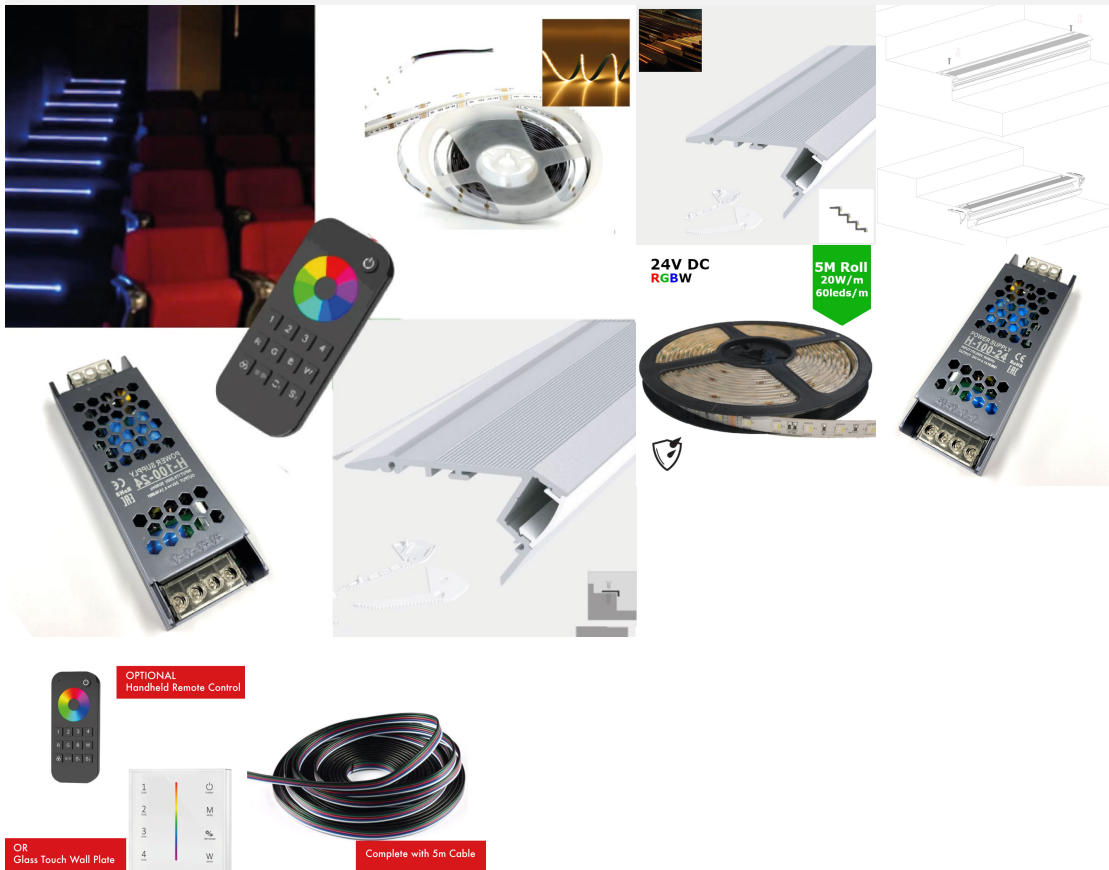

Stair Nosing LED Strip RGBW Colour Changing - Step Stairs Treads Edging LED Kit - Includes LED Strip Tape, LED Profile, Driver + Optional RF Remote or Wall Plate Controller, 5m Cable 24V - IP65

£53.90

Save time and order our complete LED Stair Nosing Stairs Treads Edging kit in a variety of sizes, simply select the size you require from the list (5-25m). Complete kit includes the relevant components including

- Specified QTY of [LED RGBW Colour changing strip](#)
- [LED stair nosing step tread aluminium profile](#)
- Optional [LED RF Colour Changing Remote](#) or [LED RF Wall Plate Controller](#)
- [LED Driver to suit](#)
- [5m RGBW Cable](#)

Please note a 24V RGBW controller will be required to change the colour / control the strip if you don't have one of these already. This can be selected in the 'Add on controller' dropdown menu. Supplied in complete kit format. Profile in 1m lengths comes with 1 pair of end caps and 1 pair of mounting clips per length. LED Tape supplied. in max length of 5m rolls hence if you order a 25m kit, you will receive 5 x 5m rolls. If unsure please see individual links to each item clicking the links above.

[DOWNLOAD TYPICAL LED STRIP / LED TAPE WIRING DIAGRAM](#)

[DOWNLOAD TYPICAL INSTALLATION DETAIL / MANUAL - HOW TO INSTALL LED STRIP / TAPE PROFILE](#)

[DOWNLOAD RF REMOTE CONTROL PRODUCT INSTALLATION MANUAL / GUIDE](#)