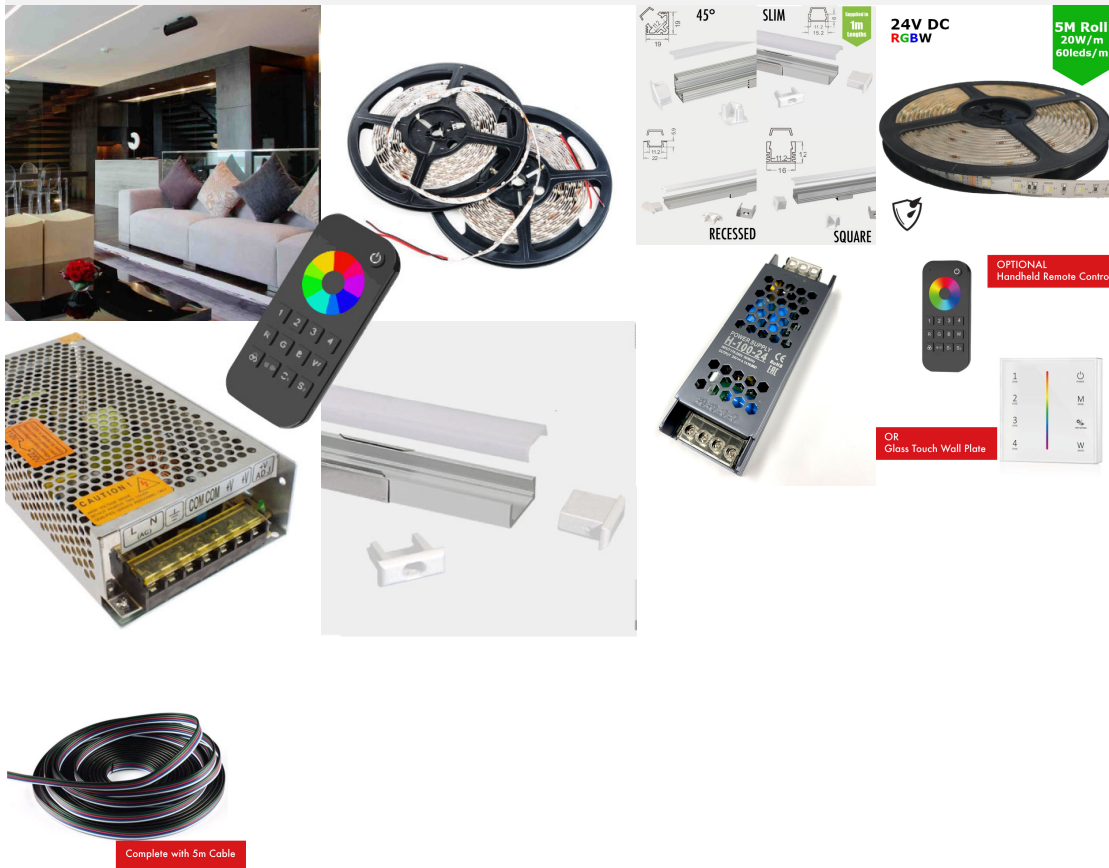

RGBW Home LED Strip Kit RGBW Colour Changing - Home LED Kit - Includes LED Strip Tape, LED Profile, Driver + Optional RF Remote or Wall Plate Controller, 5m Cable 24V - IP21

£42.62

Save time and order our complete LED Room Home kit in a variety of sizes, simply select the size you require from the list (1-30m). Full kit includes the relevant components required to complete your lighting installation, including:

- Specified QTY of [LED RGBW Colour changing strip](#)
- [LED aluminium profile](#) in the select type
- Optional [LED RF Colour Changing Remote](#) or [LED RF Wall Plate Controller](#),
- [LED Driver to suit](#)
- [5m RGBW Cable](#).

Please note a 24V RGBW controller will be required to change the colour / control the strip if you don't have one of these already. This can be selected in the 'Add on controller' dropdown menu. Supplied in complete kit format. Profile in 1m lengths comes with 1 pair of end caps and 1 pair of mounting clips per length. LED Tape supplied. in max length of 5m rolls hence if you order a 25m kit, you will receive 5 x 5m rolls. If unsure please see individual links to each item clicking the links above.

Note we are unable to modify these kits in any way, they are heavily discounted as a complete kit.

[DOWNLOAD LED STRIP LIGHT LED TAPE LIGHT INSTRUCTIONS - HOW TO INSTALL LED STRIP GUIDE / MANUAL](https://theledstore.co/)tps://theledstore.co/