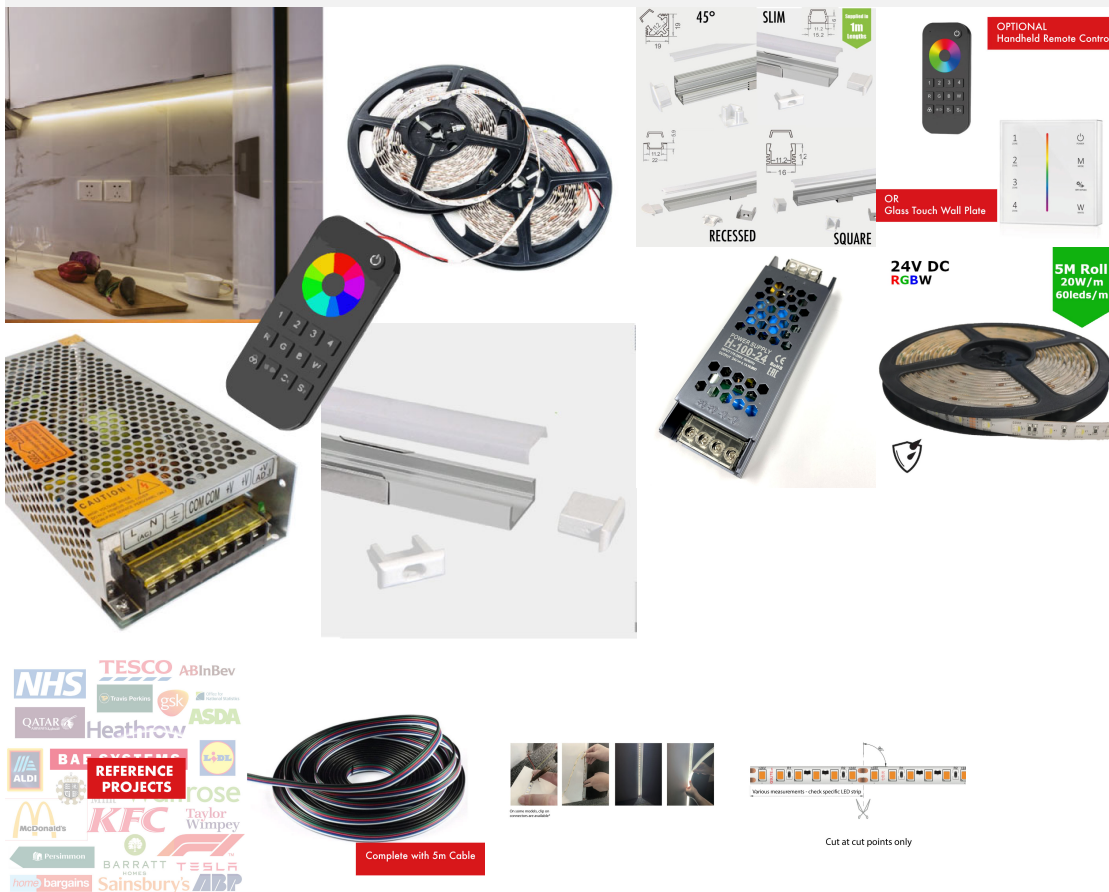

Kitchen Kit LED Strip RGBW Colour Changing - Kitchen Cupboard Counter Worktop LED Kit - Includes LED Strip Tape, LED Profile, Driver + Optional RF Remote or Wall Plate Controller, 5m Cable 24V - IP65

£49.85

Save time and order our complete LED Kitchen Cupboard Counter Worktop kit in a variety of sizes, simply select the size you require from the list (1-30m). Full kit includes the relevant components required to complete your lighting installation, including:

- Specified QTY of [LED RGBW Colour changing strip](#)
- [LED aluminium profile](#) in the select type
- Optional [LED RF Colour Changing Remote](#) or [LED RF Wall Plate Controller](#),
- [LED Driver to suit](#)
- [5m RGBW Cable](#).

Please note a 24V RGBW controller will be required to change the colour / control the strip if you don't have one of these already. This can be selected in the 'Add on controller' dropdown menu. Supplied in complete kit format. Profile in 1m lengths comes with 1 pair of end caps and 1 pair of mounting clips per length. LED Tape supplied. in max length of 5m rolls hence if you order a 25m kit, you will receive 5 x 5m rolls. If unsure please see individual links to each item clicking the links above.