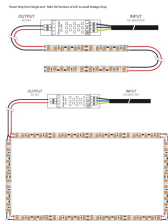

Bathroom Kit LED Strip RGBW Colour Changing - Wetroom WC LED Kit - Includes LED Strip Tape, LED Profile, Driver + Optional RF Remote or Wall Plate Controller, 5m Cable 24V - IP65

£49.85

Save time and order our complete LED Bathroom Wetroom WC kit in a variety of sizes, simply select the size you require from the list (1-30m). Full kit includes the relevant components required to complete your lighting installation, including:

- Specified QTY of [LED RGBW Colour changing strip](#)
- [LED aluminium profile](#) in the select type
- Optional [LED RF Colour Changing Remote](#) or [LED RF Wall Plate Controller](#),
- [LED Driver to suit](#)
- [5m RGBW Cable](#).

Please note a 24V RGBW controller will be required to change the colour / control the strip if you don't have one of these already. This can be selected in the 'Add on controller' dropdown menu. Supplied in complete kit format. Profile in

1m lengths comes with 1 pair of end caps and 1 pair of mounting clips per length. LED Tape supplied in max length of 5m rolls hence if you order a 25m kit, you will receive 5 x 5m rolls. If unsure please see individual links to each item clicking the links above.