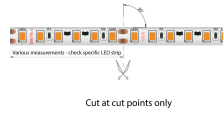

Bathroom Kit LED Strip RGBW Colour Changing - Wetroom WC LED Kit - Includes LED Strip Tape, LED Profile, Driver + Optional RF Remote or Wall Plate Controller, 5m Cable 24V - IP65

£49.85

Save time and order our complete LED Bathroom Wetroom WC kit in a variety of sizes, simply select the size you require from the list (1-30m). Full kit includes the relevant components required to complete your lighting installation, including:

1m lengths comes with 1 pair of end caps and 1 pair of mounting clips per length. LED Tape supplied in max length of 5m rolls hence if you order a 25m kit, you will receive 5 x 5m rolls. If unsure please see individual links to each item clicking the links above.