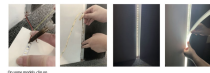

Bathroom Kit LED Strip RGBW Colour Changing - Wetroom WC LED Kit - Includes LED Strip Tape, LED Profile, Driver + Optional RF Remote or Wall Plate Controller, 5m Cable 24V - IP65

£49.85

Save time and order our complete LED Bathroom Wetroom WC kit in a variety of sizes, simply select the size you require from the list (1-30m). Full kit includes the relevant components required to complete your lighting installation, including:

- Specified QTY of [LED RGBW Colour changing strip](#)
- [LED aluminium profile](#) in the select type
- Optional [LED RF Colour Changing Remote](#) or [LED RF Wall Plate Controller](#),
- [LED Driver to suit](#)
- [5m RGBW Cable](#).

1m lengths comes with 1 pair of end caps and 1 pair of mounting clips per length. LED Tape supplied in max length of 5m rolls hence if you order a 25m kit, you will receive 5 x 5m rolls. If unsure please see individual links to each item clicking the links above.