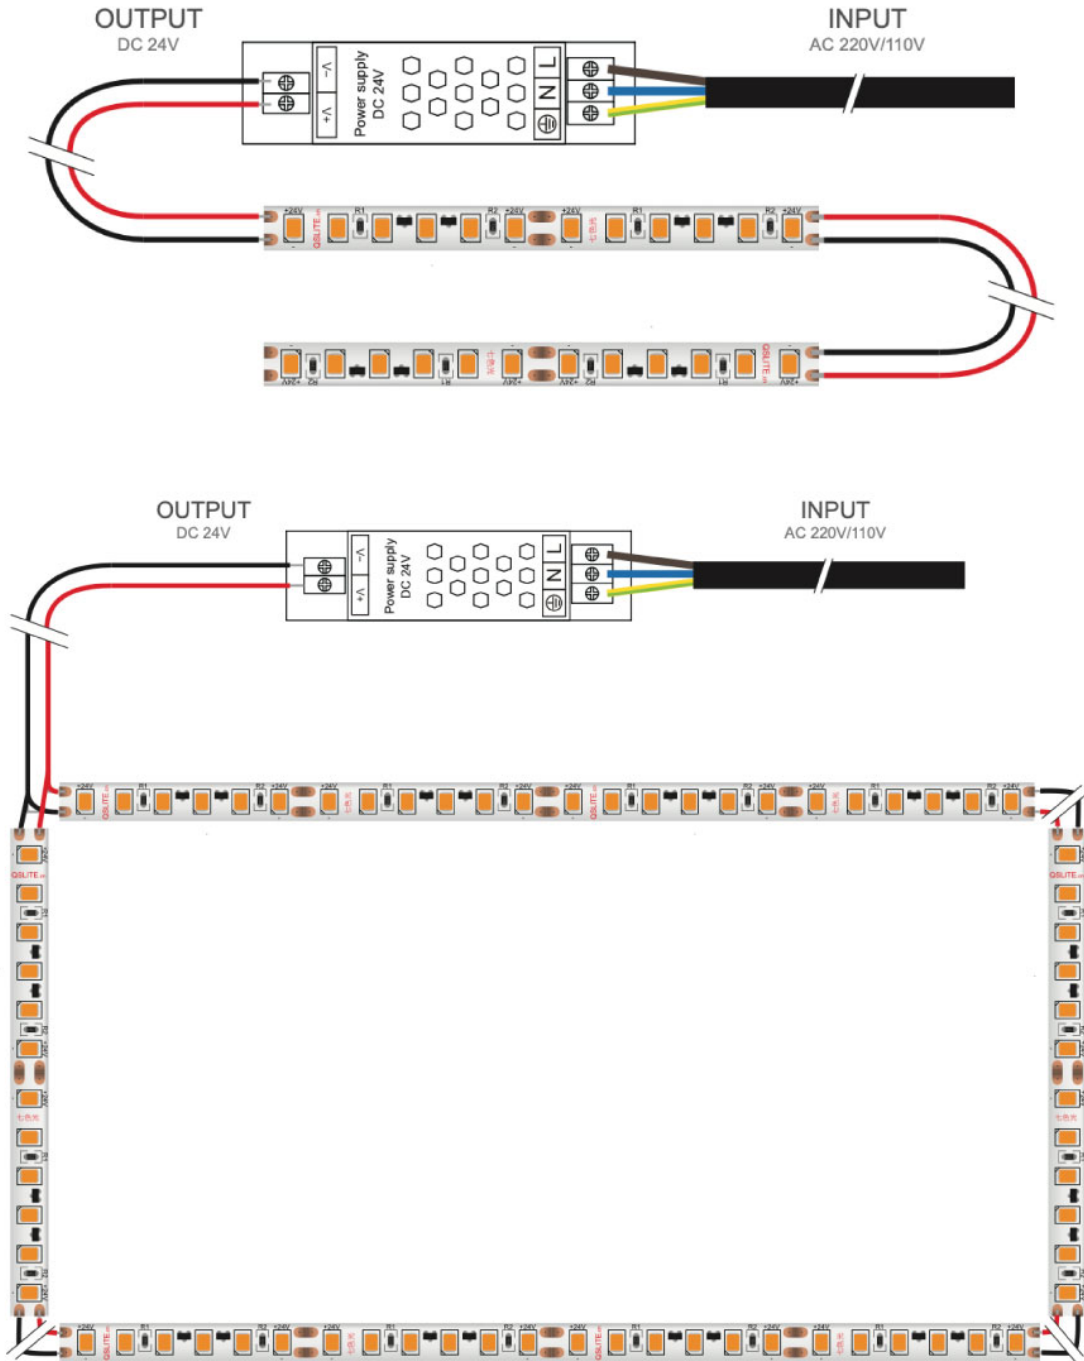

- Specified QTY of [LED strip](#), [LED](#)
- Stair Nosing [aluminium profile](#)
- Optional [LED remote dimmer](#) or [Wall Plate RF dimming switch](#)
- [LED Driver to suit](#)
- [5m 24V DC Cable](#)
- [1 x LED Strip Wired End Connector](#)
- Supplied in complete kit format. Profile in 1m lengths comes with 1 pair of end caps and 1 pair of mounting clips per length. LED Tape supplied. in 5m rolls. If unsure please see individual links to each item clicking the links above.

Note we are unable to modify these kits in any way, they are heavily discounted as a complete kit. [theledstore.co](https://theledstore.co/) | <https://theledstore.co/>

[DOWNLOAD LED STRIP LIGHT LED TAPE LIGHT INSTRUCTIONS - HOW TO INSTALL LED STRIP GUIDE / MANUAL](#)

[DOWNLOAD TYPICAL INSTALLATION DETAIL / MANUAL - HOW TO INSTALL LED STRIP / TAPE PROFILE](#)

[DOWNLOAD LED DIMMER RF REMOTE PRODUCT INSTALLATION MANUAL / GUIDE](#)

[DOWNLOAD LED RF RECEIVER PRODUCT INSTALLATION MANUAL / GUIDE](#)

Power Strip from Single end - MAX 5M Sections of LED to avoid Voltage Drop

On some models, clip on connectors are available\*

**\*\*PLEASE NOTE THIS KIT CONTAINS LED STRIP WHICH IS EXTREMELY FRAGILE AND REQUIRES PROFESSIONAL INSTALLATION. PRODUCT SHOULD BE ORDERED/INSTALLED BY A QUALIFIED ELECTRICIAN EXPERIENCED WITH LED STRIP/LOW VOLTAGE SYSTEMS.\*\***