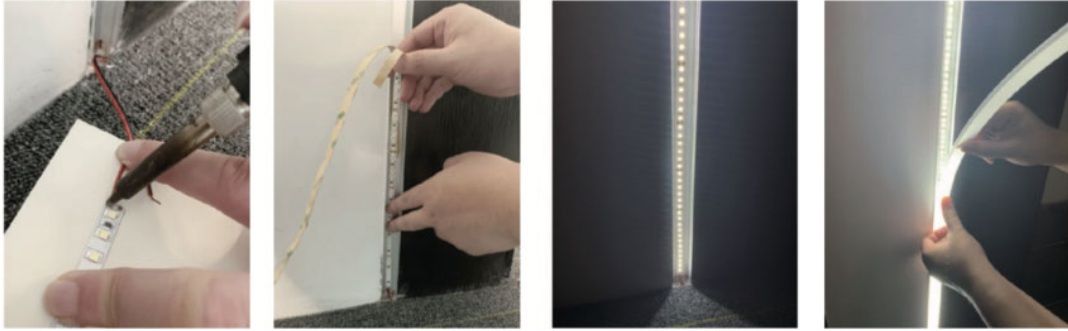

On some models, clip on connectors are available*

PLEASE NOTE THIS KIT CONTAINS LED STRIP WHICH IS EXTREMELY FRAGILE AND REQUIRES PROFESSIONAL INSTALLATION. PRODUCT SHOULD BE ORDERED/INSTALLED BY A QUALIFIED ELECTRICIAN EXPERIENCED WITH LED STRIP/LOW VOLTAGE SYSTEMS.

1M, 2M, 3M AND 4M ARE CUT TO SIZE AND SUPPLIED WITH 1 x NUMBER [WIRED END CONNECTOR](#) FOR THE CUSTOMER TO INSTALL/CONNECT