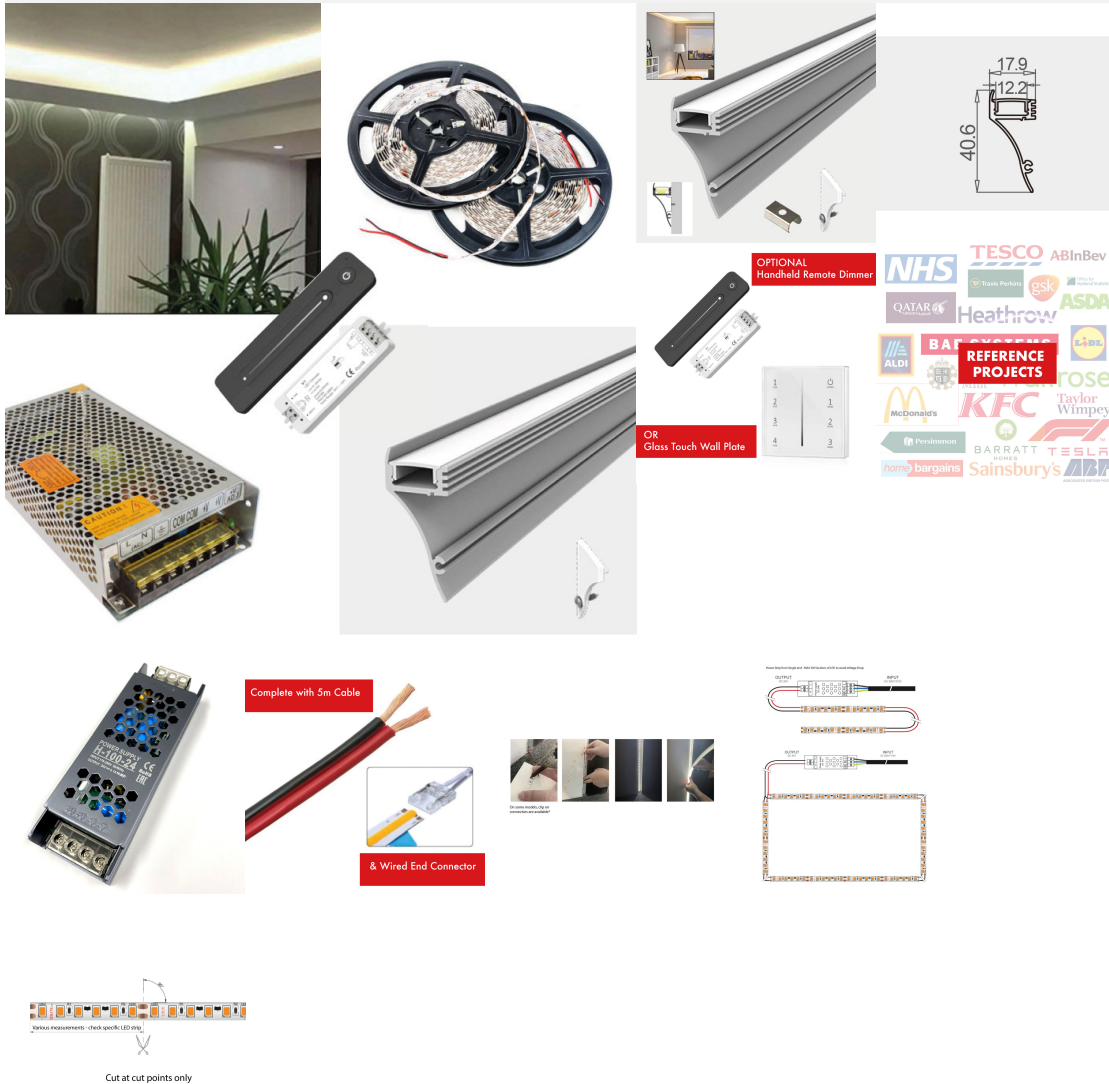

**LED Strip Wall Mount Cove Coving LED Profile Strip Complete Kit - Includes LED Strip Tape, LED Profile, Driver + Optional Remote Dimmer or Wall Plate Dimming Switch, 5m Cable 24V - Single Colour IP21**

**£51.41**

Save time and order our complete LED Wall Mount coving kit in a variety of sizes, simply select the size you require from the list (5-30m). Complete it includes all component & includes the relevant components including:

- Specified QTY of [LED strip](#),
- [LED Wall Mount Cove aluminium profile](#)
- Optional [LED remote dimmer](#) or [Wall Plate RF dimming switch](#),
- [LED Driver to suit](#)
- [5m 24V DC Cable](#)
- [1 x Wired End Cable Connector](#)
- Supplied in complete kit format. Profile in 1m lengths comes with 1 pair of end caps and 1 pair of mounting clips per length. LED Tape supplied. in 5m rolls. If unsure please see individual links to each item clicking the links above.