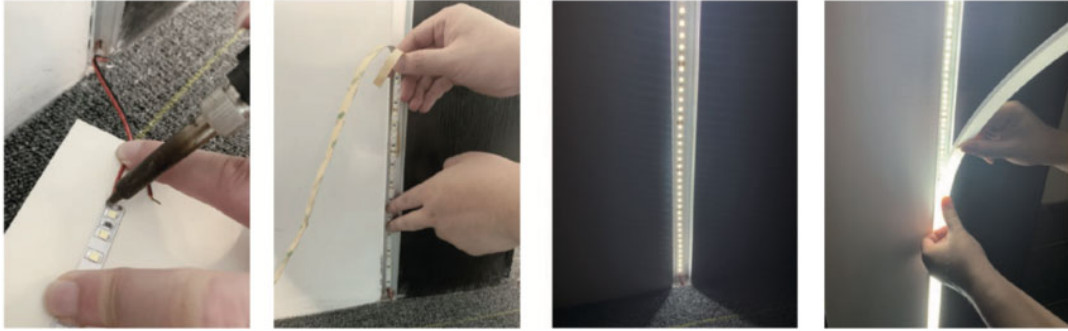

**LED Strip Wall Mount Cove Coving LED Profile Strip Complete Kit - Includes LED Strip Tape, LED Profile, Driver + Optional Remote Dimmer or Wall Plate Dimming Switch, 5m Cable 24V - Single Colour IP21**

- Specified QTY of [LED strip](#),
- [LED Wall Mount Cove aluminium profile](#)
- Optional [LED remote dimmer](#) or [Wall Plate RF dimming switch](#),
- [LED Driver to suit](#)
- [5m 24V DC Cable](#)
- [1 x Wired End Cable Connector](#)
- Supplied in complete kit format. Profile in 1m lengths comes with 1 pair of end caps and 1 pair of mounting clips per length. LED Tape supplied. in 5m rolls. If unsure please see individual links to each item clicking the links above.

*Note we are unable to modify these kits in any way, they are heavily discounted as a complete kit.*

[DOWNLOAD LED STRIP LIGHT LED TAPE LIGHT INSTRUCTIONS - HOW TO INSTALL LED STRIP GUIDE / MANUAL](https://theledstore.co/)tps://theledstore.co/

[DOWNLOAD TYPICAL INSTALLATION DETAIL / MANUAL - HOW TO INSTALL LED STRIP / TAPE PROFILE](#)

[DOWNLOAD LED DIMMER RF REMOTE PRODUCT INSTALLATION MANUAL / GUIDE](#)

[DOWNLOAD LED RF RECEIVER PRODUCT INSTALLATION MANUAL / GUIDE](#)