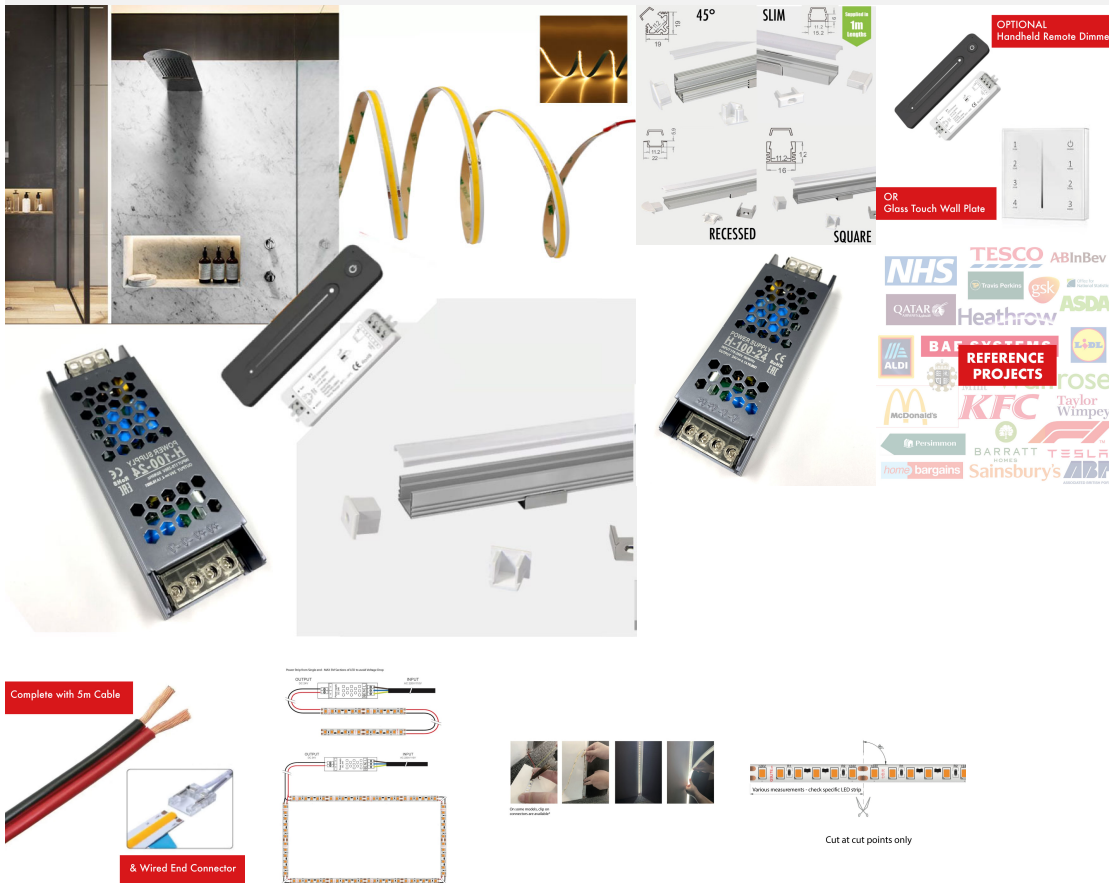

**LED Strip Complete Bathroom Wetroom WC Kit - Includes LED Strip Tape, LED Profile, Driver + Optional Remote Dimmer or Wall Plate Dimming Switch, 5m Cable 24V - Single Colour IP65**

**£42.53**

Save time and order our complete LED Bathroom Wetroom WC Kit in a variety of sizes, simply select the size you require from the list (5-30m). The full kit includes the relevant components including:

- Specified QTY of [LED strip](#),
- [LED aluminium profile](#) in the select type
- Optional [LED remote dimmer](#) or [Wall Plate dimming switch](#),
- [LED Driver to suit](#)
- [5m 24V DC Cable](#)
- [1 x Wired End cable connector](#)

*Note we are unable to modify these kits in any way, they are heavily discounted as a complete kit.*

[DOWNLOAD LED STRIP LIGHT LED TAPE LIGHT INSTRUCTIONS - HOW TO INSTALL LED STRIP GUIDE / MANUAL](#)

[DOWNLOAD LED DIMMER RF REMOTE PRODUCT INSTALLATION MANUAL / GUIDE](#)

Power Strip from Single end - MAX 5M Sections of LED to avoid Voltage Drop

On some models, clip on connectors are available\*

**\*\*PLEASE NOTE THIS KIT CONTAINS LED STRIP WHICH IS EXTREMELY FRAGILE AND REQUIRES PROFESSIONAL INSTALLATION. PRODUCT SHOULD BE ORDERED/INSTALLED BY A QUALIFIED ELECTRICIAN EXPERIENCED WITH LED STRIP/LOW VOLTAGE SYSTEMS.\*\***