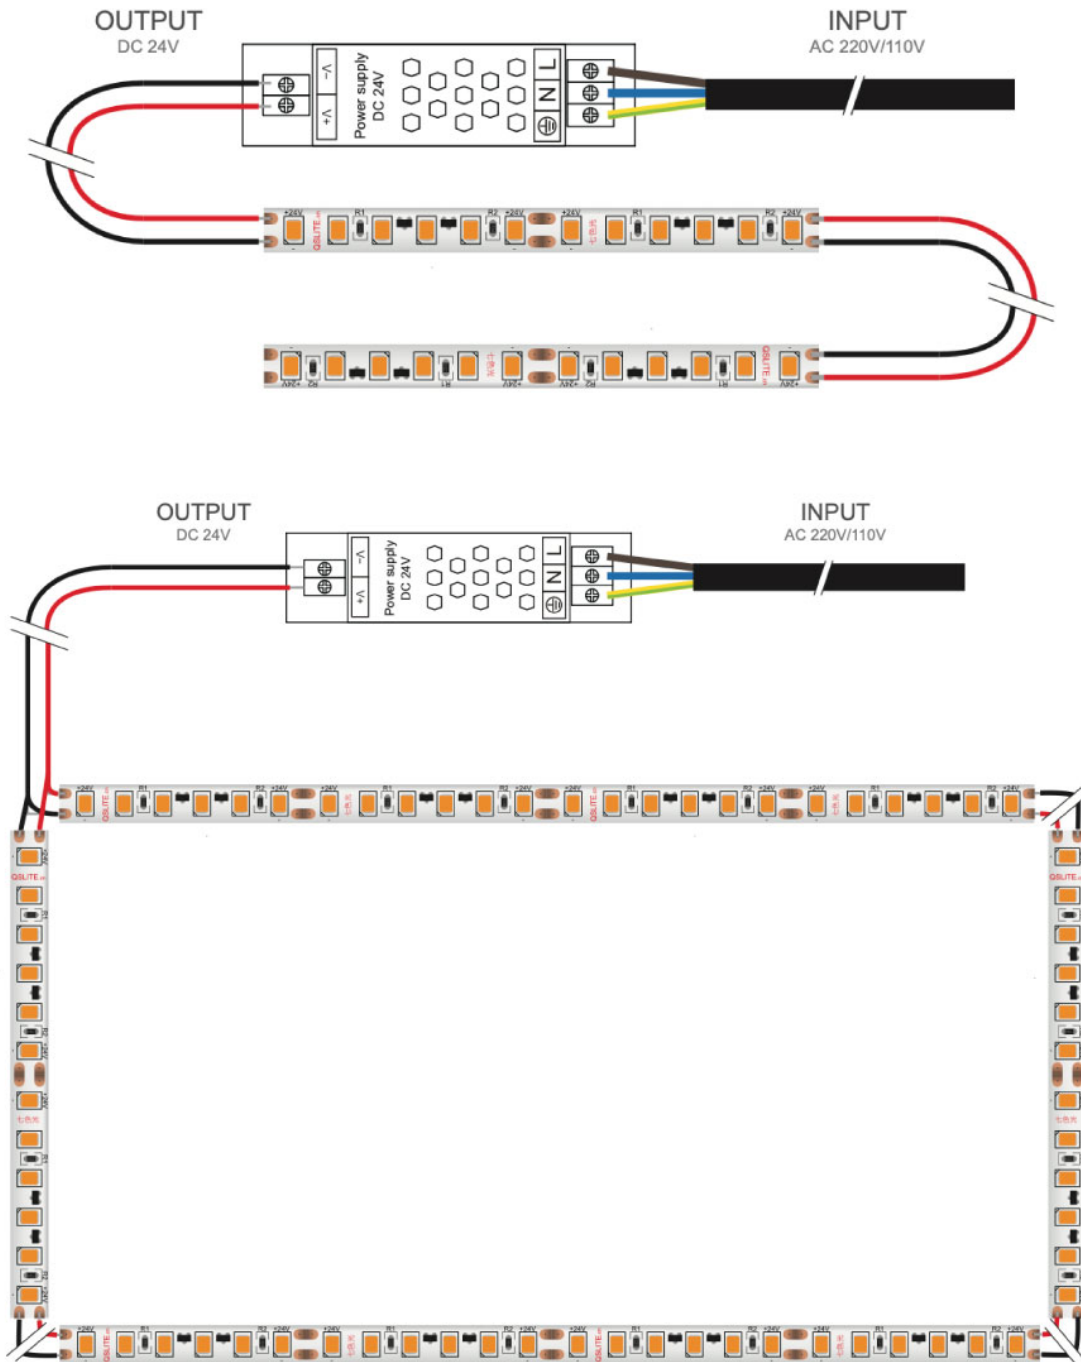

**LED Strip Complete Bathroom Wetroom WC Kit - Includes LED Strip Tape, LED Profile, Driver + Optional Remote Dimmer or Wall Plate Dimming Switch, 5m Cable 24V - Single Colour IP65**

**£42.53**

Save time and order our complete LED Bathroom Wetroom WC Kit in a variety of sizes, simply select the size you require from the list (5-30m). The full kit includes the relevant components including:

- Specified QTY of [LED strip](#),
- [LED aluminium profile](#) in the select type
- Optional [LED remote dimmer](#) or [Wall Plate dimming switch](#),
- [LED Driver to suit](#)
- [5m 24V DC Cable](#)
- [1 x Wired End cable connector](#)

Power Strip from Single end - MAX 5M Sections of LED to avoid Voltage Drop

On some models, clip on connectors are available\*

**\*\*PLEASE NOTE THIS KIT CONTAINS LED STRIP WHICH IS EXTREMELY FRAGILE AND REQUIRES PROFESSIONAL INSTALLATION. PRODUCT SHOULD BE ORDERED/INSTALLED BY A QUALIFIED ELECTRICIAN EXPERIENCED WITH LED STRIP/LOW VOLTAGE SYSTEMS.\*\***

**\*\*1M, 2M, 3M AND 4M ARE CUT TO SIZE AND SUPPLIED WITH 1 x NUMBER [WIRED END CONNECTOR](#) FOR THE CUSTOMER TO INSTALL/CONNECT\*\***