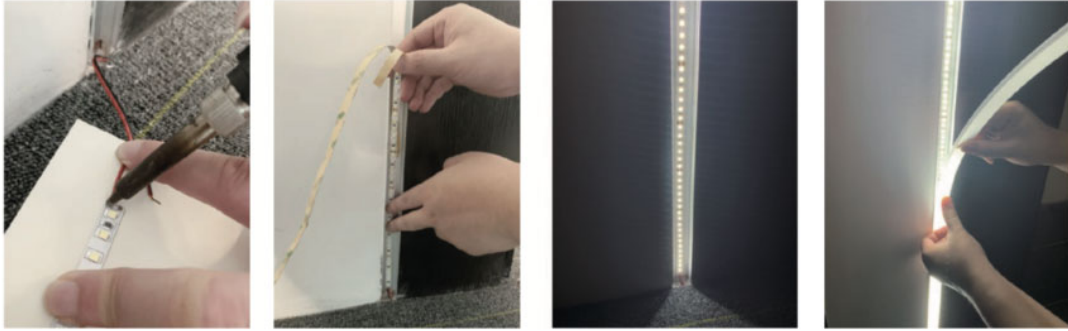

**LED Strip Complete Bathroom Wetroom WC Kit - Includes LED Strip Tape, LED Profile, Driver + Optional Remote Dimmer or Wall Plate Dimming Switch, 5m Cable 24V - Single Colour IP65**

**£42.53**

Save time and order our complete LED Bathroom Wetroom WC Kit in a variety of sizes, simply select the size you require from the list (5-30m). The full kit includes the relevant components including:

- Specified QTY of [LED strip](#),
- [LED aluminium profile](#) in the select type
- Optional [LED remote dimmer](#) or [Wall Plate dimming switch](#),
- [LED Driver to suit](#)
- [5m 24V DC Cable](#)
- [1 x Wired End cable connector](#)

*Note we are unable to modify these kits in any way, they are heavily discounted as a complete kit.*

[DOWNLOAD LED STRIP LIGHT LED TAPE LIGHT INSTRUCTIONS - HOW TO INSTALL LED STRIP GUIDE / MANUAL](#)

[DOWNLOAD LED DIMMER RF REMOTE PRODUCT INSTALLATION MANUAL / GUIDE](#)

Power Strip from Single end - MAX 5M Sections of LED to avoid Voltage Drop

On some models, clip on connectors are available\*

**\*\*PLEASE NOTE THIS KIT CONTAINS LED STRIP WHICH IS EXTREMELY FRAGILE AND REQUIRES PROFESSIONAL INSTALLATION. PRODUCT SHOULD BE ORDERED/INSTALLED BY A QUALIFIED ELECTRICIAN EXPERIENCED WITH LED STRIP/LOW VOLTAGE SYSTEMS.\*\***