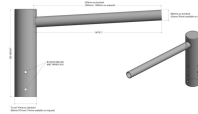

Single Lamp Post Bracket Projection Arm - Street Light Lantern - 76mm Lighting Pole / 60mm arm

£49.20 £46.20

500mm Reach
For 76mm Shaft

Lighting Column Arm - Single Projection Bracket 500mm Bracket - 60mm Arm Diameter - Steel Galvanised Post-Top for 76mm Shaft column entry. Supplied complete with 4 x M10 Grub screws for securing to the column shaft. **PLEASE NOTE - Weight & Windage must be checked for suitability of the bracket against the installation postcode. Please email us for more information prior to purchase.**

PRODUCT INFORMATION

Weight 4.8 kg