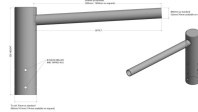

Single Lamp Post Bracket Projection Arm - Street Light Lantern - 76mm Lighting Pole / 60mm arm

£49.20 £46.20

500mm Reach
For 76mm Shaft

Lighting Column Arm - Single Projection Bracket 500mm Bracket - 60mm Arm Diameter - Steel Galvanised Post-Top for 76mm Shaft column entry. Supplied complete with 4 x M10 Grub screws for securing to the column shaft. **PLEASE NOTE - Weight & Windage must be checked for suitability of the bracket against the installation postcode. Please email us for more information prior to purchase.**

PRODUCT INFORMATION

Weight 4.95kg