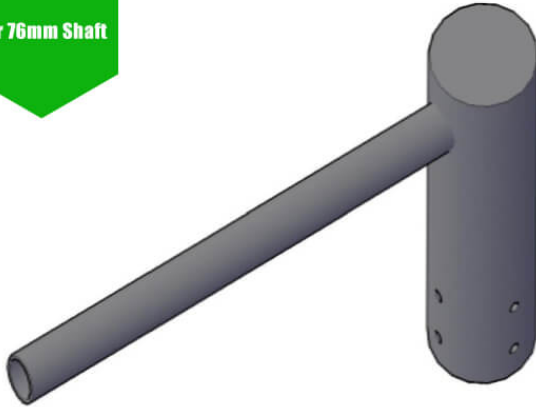

Single Lamp Post Bracket Projection Arm - Street Light Lantern - 76mm Lighting Pole / 60mm arm

£49.20 £46.20

500mm Reach
For 76mm Shaft

Lighting Column Arm - Single Projection Bracket 500mm Bracket - 60mm Arm Diameter - Steel Galvanised Post-Top for 76mm Shaft column entry. Supplied complete with 4 x M10 Grub screws for securing to the column shaft. **PLEASE NOTE - Weight & Windage must be checked for suitability of the bracket against the installation postcode. Please email us for more information prior to purchase.**

PRODUCT INFORMATION

Weight 4.95kg