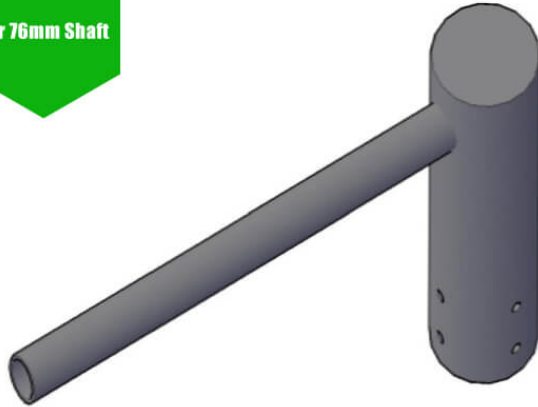

Single Lamp Post Bracket Projection Arm - Street Light Lantern - 76mm Lighting Pole / 60mm arm

£49.20 £46.20

500mm Reach
For 76mm Shaft

Lighting Column Arm - Single Projection Bracket 500mm Bracket - 60mm Arm Diameter - Steel Galvanised Post-Top for 76mm Shaft column entry. Supplied complete with 4 x M10 Grub screws for securing to the column shaft. **PLEASE NOTE - Weight & Windage must be checked for suitability of the bracket against the installation postcode. Please email us for more information prior to purchase.**

PRODUCT INFORMATION

Weight 4.8 kg