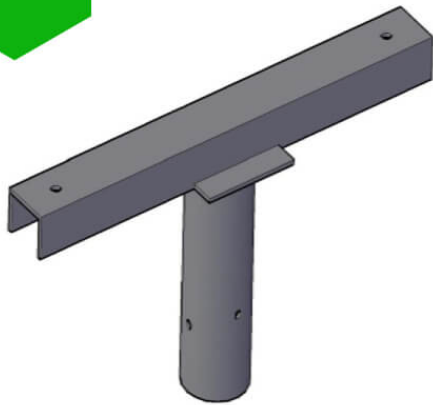

Twin / Double Flood Light Bracket for Lamp Post/Lighting Column - T-Bar for 76mm Lighting Pole

£69.00 £58.68

Twin Flood
For 76mm Shaft

Lighting Column Bracket - Twin / Double Floodlight Bracket - Steel Galvanised Post-Top for 76mm Shaft column entry. Supplied complete with M16 Bolt/Tapped hole for fixing the the flood light & 4 x M10 Grub screws for securing to the column shaft. **PLEASE NOTE - Weight & Windage must be checked for suitability of the bracket against the installation postcode. Please email us for more information prior to purchase.**

PRODUCT INFORMATION

Weight 7.45kg