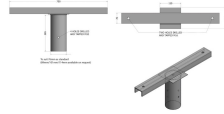

Twin / Double Flood Light Bracket for Lamp Post/Lighting Column - T-Bar for 76mm Lighting Pole

£69.00 £58.68

Twin Flood
For 76mm Shaft

Lighting Column Bracket - Twin / Double Floodlight Bracket - Steel Galvanised Post-Top for 76mm Shaft column entry. Supplied complete with M16 Bolt/Tapped hole for fixing the the flood light & 4 x M10 Grub screws for securing to the column shaft. **PLEASE NOTE - Weight & Windage must be checked for suitability of the bracket against the installation postcode. Please email us for more information prior to purchase.**

PRODUCT INFORMATION

Weight 7.45kg