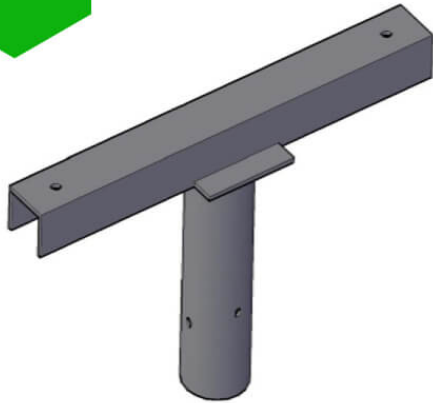

Twin / Double Flood Light Bracket for Lamp Post/Lighting Column - T-Bar for 76mm Lighting Pole

£69.00 £58.68

Twin Flood
For 76mm Shaft

Lighting Column Bracket - Twin / Double Floodlight Bracket - Steel Galvanised Post-Top for 76mm Shaft column entry. Supplied complete with M16 Bolt/Tapped hole for fixing the the flood light & 4 x M10 Grub screws for securing to the column shaft. **PLEASE NOTE - Weight & Windage must be checked for suitability of the bracket against the installation postcode. Please email us for more information prior to purchase.**

PRODUCT INFORMATION

Weight 7.45kg