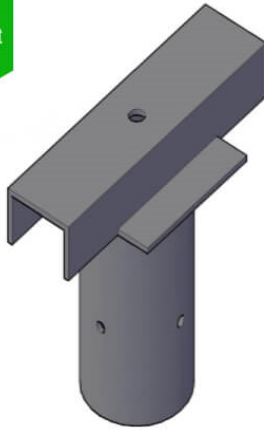

Single Flood Light Bracket for Lamp Post - Single T-Bar for 76mm Lighting Pole

£37.20

Single Flood
For 76mm Shaft

BULK CUSTOMISATION

Lighting Column Bracket - Single Floodlight Bracket - Steel Galvanised Post-Top for 76mm Shaft column entry. Supplied complete with M16 Bolt/Tapped hole for fixing the the flood light & 4 x M10 Grub screws for securing to the column shaft. **PLEASE NOTE - Weight & Windage must be checked for suitability of the bracket against the installation postcode. Please email us for more information prior to purchase. Unit doesnt include single fuse cut out and column door key.**

PRODUCT INFORMATION

Weight 5.15 kg