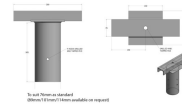

Single Flood Light Bracket for Lamp Post - Single T-Bar for 76mm Lighting Pole

£37.20

Single Flood
For 76mm Shaft

BULK CUSTOMISATION

Lighting Column Bracket - Single Floodlight Bracket - Steel Galvanised Post-Top for 76mm Shaft column entry. Supplied complete with M16 Bolt/Tapped hole for fixing the the flood light & 4 x M10 Grub screws for securing to the column shaft. **PLEASE NOTE - Weight & Windage must be checked for suitability of the bracket against the installation postcode. Please email us for more information prior to purchase. Unit doesnt include single fuse cut out and column door key.**

PRODUCT INFORMATION

Weight 5.15 kg