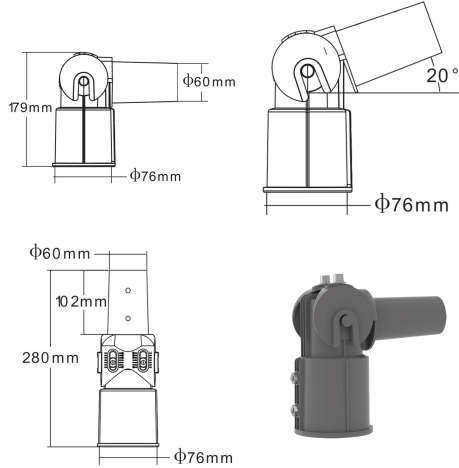

**Adjustable Reducer / Reducing Spigot 76mm-to-60mm - Adjustable around 90°
- Lamp post Bracket/Adaptor**

£41.76 £35.40

Adjustable Reducer / Reducing Spigot 76mm-to-60mm - Adjustable around 90° - Lamp post Bracket/Adaptor

Street Column Lighting Bracket / Adaptor - adjustable arm to 76mm column - Durable die-cast electrostatically coated anodised aluminium for all-weather protection and to match street light series post-top series luminaire. Street lighting bracket based diameter is suitable for mounting on 76mm columns (or others via reducer - contact us for details) and arm is 60mm external diameter hence compatible with a number of street light luminaires & capable of a maximum load of 60kg.