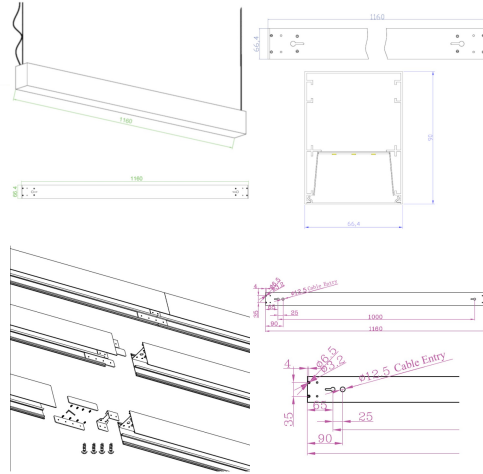

**Suspended/Surface Mount Linear LED Direct Downlight Luminaire 1200mm/4ft
- Black (3,700lm) 40W Flicker Free**

£102.00

**Linear
Direct
40W**

3,700lm

PRODUCT INFORMATION

LED Type	SMD2835 LEDs
Warranty	5 Year
Part L Compliant	Yes
Dimensions	1160mm x 90mm x 67mm
Weight	3.78kg
Equivalent to	2 x 36W T8

TECHNICAL SPECIFICATIONS

LUMEN PERFORMANCE

Luminous Efficiency	95lm/W
Beam Angle	120°
CRI (Colour Rendering Index)	>80Ra
Lumen Output	3,700lm

AVAILABLE OPTIONS

Colour Temperature	Natural White (4000-4500K)
1-10V Dimmable	Available Variant
DALI Dimmable	Available Variant
DMX 512 Compatible	No

Suspended/Surface Mount Linear LED Light for offices with direct illumination. 1200mm / 4ft 40W Suspended Light for office, public open spaces and retail with high lumen output of 3,700 lumens in Natural White 4000K. Modern minimalist interior design highly suited by suspended luminaire. Finished in a choice of colours: RAL black or stylish 6063 silver aluminum housing, enclosing an Frosted diffuser for subtle light output suiting a wide range of modern commercial and institutional applications, including hallways, retail & conference rooms. 1200mm linear design with a superior lumen output up to 3,700lm for ample lux levels across a range of environments - can be continuous with additional bracket. In-fills available on request. High CRI combined with stylish design make this unit perfectly suited to retail applications. Further options of dimmable: DALI and 1-10V.