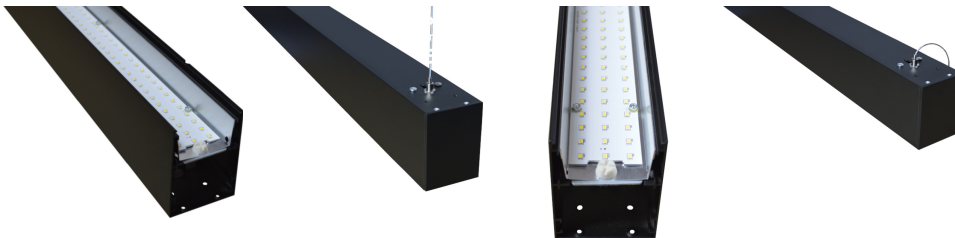

**Suspended/Surface Mount Linear LED Direct Downlight Luminaire 1200mm/4ft
- Black (3,700lm) 40W Flicker Free**

£102.00

**Linear
Direct
40W**

3,700lm

PRODUCT INFORMATION

LED Type	SMD2835 LEDs
Warranty	5 Year
Part L Compliant	Yes
Dimensions	1160mm x 90mm x 67mm
Weight	3.78kg
Equivalent to	2 x 36W T8

TECHNICAL SPECIFICATIONS

LUMEN PERFORMANCE

Luminous Efficiency	95lm/W
Beam Angle	120°
CRI (Colour Rendering Index)	>80Ra
Lumen Output	3,700lm

AVAILABLE OPTIONS

Colour Temperature	Natural White (4000-4500K)
1-10V Dimmable	Available Variant
DALI Dimmable	Available Variant
DMX 512 Compatible	No

Suspended/Surface Mount Linear LED Light for offices with direct illumination. 1200mm / 4ft 40W Suspended Light for office, public open spaces and retail with high lumen output of 3,700 lumens in Natural White 4000K. Modern minimalist interior design highly suited by suspended luminaire. Finished in a choice of colours: RAL black or stylish 6063 silver aluminum housing, enclosing an Frosted diffuser for subtle light output suiting a wide range of modern commercial and institutional applications, including hallways, retail & conference rooms. 1200mm linear design with a superior lumen output up to 3,700lm for ample lux levels across a range of environments - can be continuous with additional bracket. In-fills available on request. High CRI combined with stylish design make this unit perfectly suited to retail applications. Further options of dimmable: DALI and 1-10V.