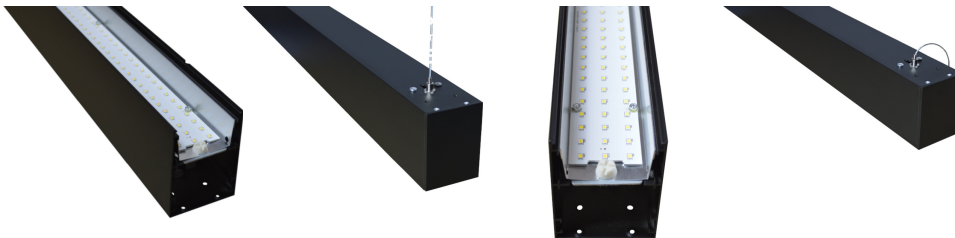

**Suspended/Surface Mount Linear LED Direct Downlight Luminaire 1200mm/4ft
- Black (3,000lm) 32W Flicker Free**

£64.10

**Linear
Direct
32W**

3,000lm

PRODUCT INFORMATION

LED Type	SMD2835 LEDs
Warranty	5 Year
Part L Compliant	Yes
Dimensions	1160mm x 90mm x 67mm
Weight	3.78kg
Equivalent to	2 x 36W T8

TECHNICAL SPECIFICATIONS

Power Consumption	32W
Input Voltage	110-280V AC
Power Factor	>0.95
Operating Temperature	-20°C to 50°C
L70 Rated Lifetime	+45,000hrs
Ingress Protection	IP21

LUMEN PERFORMANCE

PRODUCT INFORMATION

TECHNICAL SPECIFICATIONS

LUMEN PERFORMANCE

Luminous Efficiency	95lm/W
Beam Angle	120°
CRI (Colour Rendering Index)	>80Ra
Lumen Output	3,000lm

AVAILABLE OPTIONS

Colour Temperature	Natural White (4000-4500K)
1-10V Dimmable	Available Variant
DALI Dimmable	Available Variant
DMX 512 Compatible	No

Suspended/Surface Mount Linear LED Light for offices with direct illumination. 1200mm / 4ft 32W Suspended Light for office, public open spaces and retail with high lumen output of 3,000 lumens in Natural White 4000K. Modern minimalist interior design highly suited by suspended luminaire. Finished in a choice of colours: RAL black or stylish 6063 silver aluminum housing, enclosing an Frosted diffuser for subtle light output suiting a wide range of modern commercial and institutional applications, including hallways, retail & conference rooms. 1200mm linear design with a superior lumen output up to 3,000lm for ample lux levels across a range of environments - can be continuous with additional bracket. In-fills available on request. High CRI combined with stylish design make this unit perfectly suited to retail applications. Further options of dimmable: DALI and 1-10V.