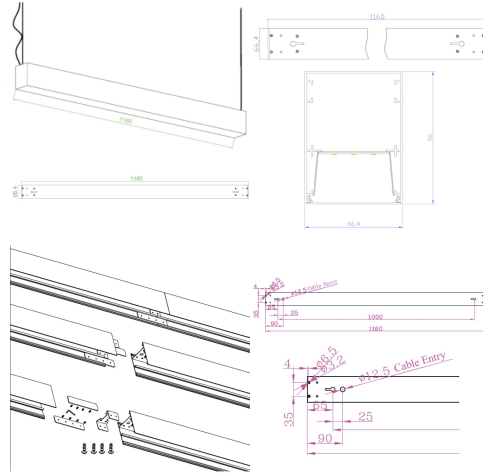

**Suspended/Surface Mount Linear LED Direct Downlight Luminaire 1200mm/4ft
- Black (3,000lm) 32W Flicker Free**

£64.10

**Linear
Direct
32W**

3,000lm

PRODUCT INFORMATION

LED Type	SMD2835 LEDs
Warranty	5 Year
Part L Compliant	Yes
Dimensions	1160mm x 90mm x 67mm
Weight	3.78kg
Equivalent to	2 x 36W T8

TECHNICAL SPECIFICATIONS

LUMEN PERFORMANCE

Luminous Efficiency	95lm/W
Beam Angle	120°
CRI (Colour Rendering Index)	>80Ra
Lumen Output	3,000lm

AVAILABLE OPTIONS

Colour Temperature	Natural White (4000-4500K)
1-10V Dimmable	Available Variant
DALI Dimmable	Available Variant
DMX 512 Compatible	No

Suspended/Surface Mount Linear LED Light for offices with direct illumination. 1200mm / 4ft 32W Suspended Light for office, public open spaces and retail with high lumen output of 3,000 lumens in Natural White 4000K. Modern minimalist interior design highly suited by suspended luminaire. Finished in a choice of colours: RAL black or stylish 6063 silver aluminum housing, enclosing an Frosted diffuser for subtle light output suiting a wide range of modern commercial and institutional applications, including hallways, retail & conference rooms. 1200mm linear design with a superior lumen output up to 3,000lm for ample lux levels across a range of environments - can be continuous with additional bracket. In-fills available on request. High CRI combined with stylish design make this unit perfectly suited to retail applications. Further options of dimmable: DALI and 1-10V.