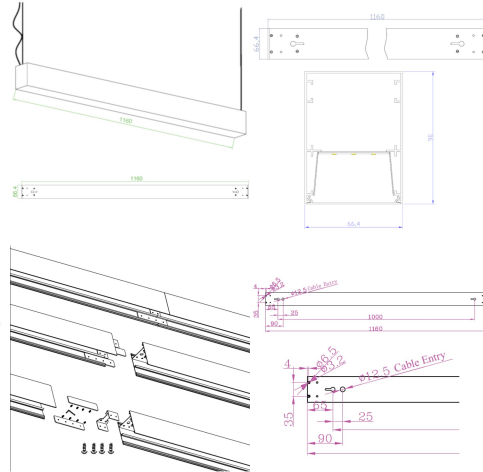

**Suspended/Surface Mount Linear LED Direct Downlight Luminaire 1200mm/4ft
- Silver (3,700lm) 40W Flicker Free**

£102.00

**Linear
Direct
40W**

3,700lm

PRODUCT INFORMATION

LED Type	SMD2835 LEDs
Warranty	5 Year
Part L Compliant	Yes
Dimensions	1160mm x 90mm x 67mm
Weight	3.78kg
Equivalent to	2 x 36W T8

TECHNICAL SPECIFICATIONS

LUMEN PERFORMANCE

Luminous Efficiency	95lm/W
Beam Angle	120°
CRI (Colour Rendering Index)	>80Ra
Lumen Output	3,700lm

AVAILABLE OPTIONS

Colour Temperature	Natural White (4000-4500K)
1-10V Dimmable	Available Variant
DALI Dimmable	Available Variant
DMX 512 Compatible	No

Suspended/Surface Mount Linear LED Light for offices with direct illumination. 1200mm / 4ft 40W Suspended Light for office, public open spaces and retail with high lumen output of 3,700 lumens in Natural White 4000K. Modern minimalist interior design highly suited by suspended luminaire. Finished in a choice of colours: RAL black or stylish 6063 silver aluminum housing, enclosing an Frosted diffuser for subtle light output suiting a wide range of modern commercial and institutional applications, including hallways, retail & conference rooms. 1200mm linear design with a superior lumen output up to 3,700lm for ample lux levels across a range of environments - can be continuous with additional bracket. In-fills available on request. High CRI combined with stylish design make this unit perfectly suited to retail applications. Further options of dimmable: DALI and 1-10V.