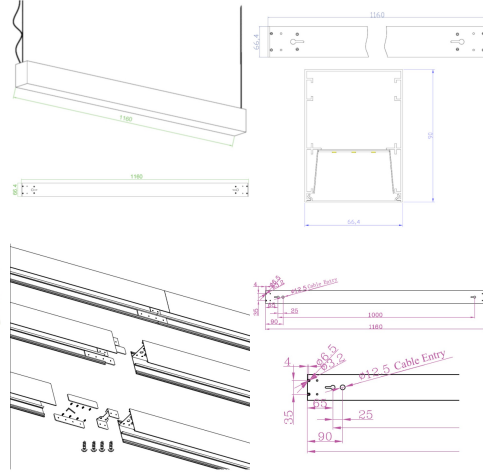

**Suspended/Surface Mount Linear LED Direct Downlight Luminaire 1200mm/4ft  
- Silver (3,000lm) 32W Flicker Free**

**£76.99**

**Linear  
Direct  
32W**

**3,000lm**

**PRODUCT INFORMATION**

LED Type	SMD2835 LEDs
Warranty	5 Year
Part L Compliant	Yes
Dimensions	1160mm x 90mm x 67mm
Weight	3.78kg
Equivalent to	2 x 36W T8

### AVAILABLE OPTIONS

Colour Temperature	Natural White (4000-4500K)
1-10V Dimmable	Available Variant
DALI Dimmable	Available Variant
DMX 512 Compatible	No

Suspended/Surface Mount Linear LED Light for offices with direct illumination. 1200mm / 4ft 32W Suspended Light for office, public open spaces and retail with high lumen output of 3,000 lumens in Natural White 4000K. Modern minimalist interior design highly suited by suspended luminaire. Finished in a choice of colours: RAL black or stylish 6063 silver aluminum housing, enclosing an Frosted diffuser for subtle light output suiting a wide range of modern commercial and institutional applications, including hallways, retail & conference rooms. 1200mm linear design with a superior lumen output up to 3,000lm for ample lux levels across a range of environments - can be continuous with additional bracket. In-fills available on request. High CRI combined with stylish design make this unit perfectly suited to retail applications. Further options of dimmable: DALI and 1-10V.