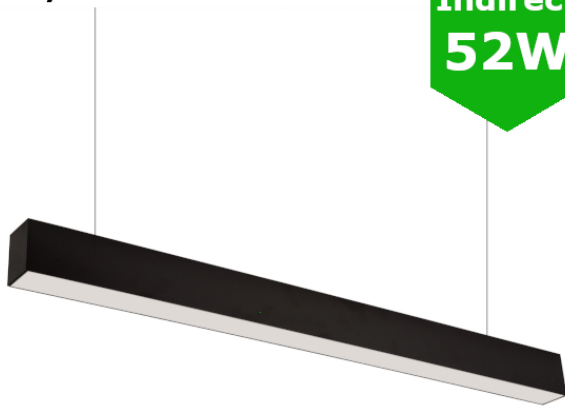

**Suspended Linear LED Direct Indirect Light 1200mm/4ft - RAL Black (4,900lm)
52W Flicker Free**

£132.00

4,900lm

**Direct/
Indirect
52W**

LEFT BACK VIEW OF FITTING

PRODUCT INFORMATION

LED Type	SMD2835 LEDs
Warranty	3 Year
Part L Compliant	Yes
Dimensions	1178mm x 90mm x 67mm
Weight	3.00kg
Equivalent to	2 x 36W T8

AVAILABLE OPTIONS

Colour Temperature	Natural White (4000-4500K)
1-10V Dimmable	Available Variant
DALI Dimmable	Available Variant
DMX 512 Compatible	No

Suspended Linear LED Light for offices with both direct / indirect illumination. 1200mm / 4ft 52W Suspended Light for office, public open spaces and retail with high lumen output of 4,900 lumens in Natural White 4000K (3800lm:1100lm uplight:downlight). Modern minimalist interior design highly suited by suspended luminaire. Finished in a choice of colours: RAL black or stylish 6063 silver aluminum housing, enclosing an Frosted diffuser for subtle light output suiting a wide range of modern commercial and institutional applications, including hallways, retail & conference rooms. 1200mm linear design with a superior lumen output up to 4,900lm for ample lux levels across a range of environments - can be continuous with additional bracket. In-fils available on request. High CRI combined with stylish design make this unit perfectly suited to retail applications. Further options of dimmable: DALI and 1-10V.