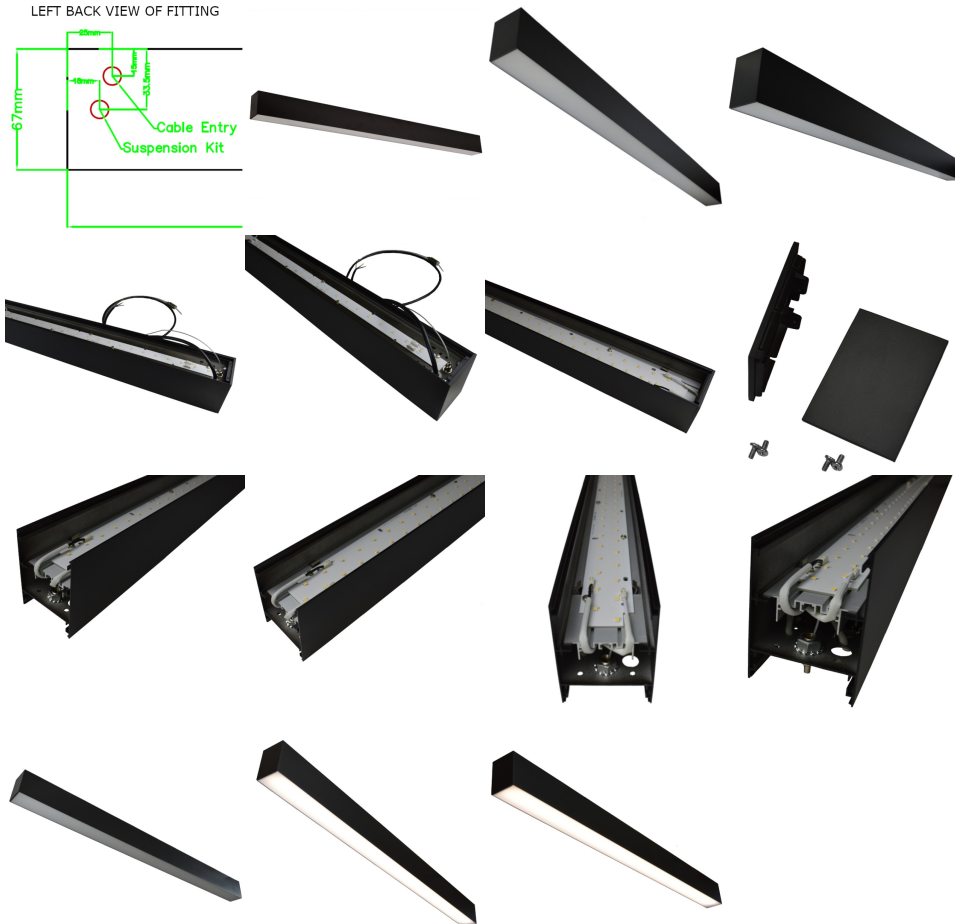

**Suspended Linear LED Direct Indirect Light 1200mm/4ft - RAL Black (4,900lm)
52W Flicker Free**

£132.00

4,900lm

**Direct/
Indirect
52W**

LEFT BACK VIEW OF FITTING

PRODUCT INFORMATION

LED Type	SMD2835 LEDs
Warranty	3 Year
Part L Compliant	Yes
Dimensions	1178mm x 90mm x 67mm
Weight	3.00kg
Equivalent to	2 x 36W T8

TECHNICAL SPECIFICATIONS

Power Consumption	52W
Input Voltage	110-280V AC
Power Factor	>0.95
Operating Temperature	-20°C to 50°C
L70 Rated Lifetime	+45,000hrs
Ingress Protection	IP21

LUMEN PERFORMANCE

Luminous Efficiency	95lm/W
Beam Angle	120°
CRI (Colour Rendering Index)	>80Ra
Lumen Output	4,900lm (3,800lm:1100lm downlight:uplight)

AVAILABLE OPTIONS

Colour Temperature	Natural White (4000-4500K)
1-10V Dimmable	Available Variant
DALI Dimmable	Available Variant
DMX 512 Compatible	No

Suspended Linear LED Light for offices with both direct / indirect illumination. 1200mm / 4ft 52W Suspended Light for office, public open spaces and retail with high lumen output of 4,900 lumens in Natural White 4000K (3800lm:1100lm uplight:downlight). Modern minimalist interior design highly suited by suspended luminaire. Finished in a choice of colours: RAL black or stylish 6063 silver aluminum housing, enclosing an Frosted diffuser for subtle light output suiting a wide range of modern commercial and institutional applications, including hallways, retail & conference rooms. 1200mm linear design with a superior lumen output up to 4,900lm for ample lux levels across a range of environments - can be continuous with additional bracket. In-fils available on request. High CRI combined with stylish design make this unit perfectly suited to retail applications. Further options of dimmable: DALI and 1-10V.