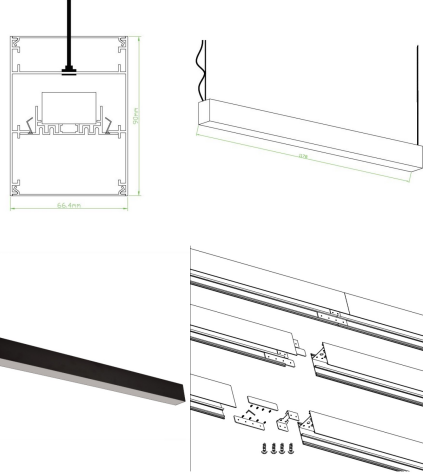

**Suspended Linear LED Direct Indirect Light 1200mm/4ft - RAL Black (4,900lm)
52W Flicker Free**

£132.00

4,900lm

**Direct/
Indirect
52W**

LEFT BACK VIEW OF FITTING

PRODUCT INFORMATION

LED Type	SMD2835 LEDs
Warranty	3 Year
Part L Compliant	Yes
Dimensions	1178mm x 90mm x 67mm
Weight	3.00kg
Equivalent to	2 x 36W T8

TECHNICAL SPECIFICATIONS

Power Consumption	52W
Input Voltage	110-280V AC
Power Factor	>0.95
Operating Temperature	-20°C to 50°C
L70 Rated Lifetime	+45,000hrs
Ingress Protection	IP21

LUMEN PERFORMANCE

Luminous Efficiency	95lm/W
Beam Angle	120°
CRI (Colour Rendering Index)	>80Ra
Lumen Output	4,900lm (3,800lm:1100lm downlight:uplight)

AVAILABLE OPTIONS

Colour Temperature	Natural White (4000-4500K)
1-10V Dimmable	Available Variant
DALI Dimmable	Available Variant
DMX 512 Compatible	No

Suspended Linear LED Light for offices with both direct / indirect illumination. 1200mm / 4ft 52W Suspended Light for office, public open spaces and retail with high lumen output of 4,900 lumens in Natural White 4000K (3800lm:1100lm uplight:downlight). Modern minimalist interior design highly suited by suspended luminaire. Finished in a choice of colours: RAL black or stylish 6063 silver aluminum housing, enclosing an Frosted diffuser for subtle light output suiting a wide range of modern commercial and institutional applications, including hallways, retail & conference rooms. 1200mm linear design with a superior lumen output up to 4,900lm for ample lux levels across a range of environments - can be continuous with additional bracket. In-fils available on request. High CRI combined with stylish design make this unit perfectly suited to retail applications. Further options of dimmable: DALI and 1-10V.