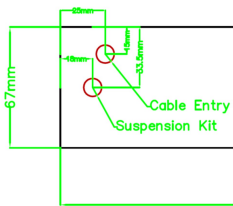

**Suspended Linear LED Direct Indirect Light 1200mm/4ft - RAL Black (4,900lm)
52W Flicker Free**

£132.00

4,900lm

**Direct/
Indirect
52W**

LEFT BACK VIEW OF FITTING

PRODUCT INFORMATION

LED Type	SMD2835 LEDs
Warranty	3 Year
Part L Compliant	Yes
Dimensions	1178mm x 90mm x 67mm
Weight	3.00kg
Equivalent to	2 x 36W T8

TECHNICAL SPECIFICATIONS

Power Consumption	52W
Input Voltage	110-280V AC
Power Factor	>0.95
Operating Temperature	-20°C to 50°C
L70 Rated Lifetime	+45,000hrs
Ingress Protection	IP21

LUMEN PERFORMANCE

Luminous Efficiency	95lm/W
Beam Angle	120°
CRI (Colour Rendering Index)	>80Ra
Lumen Output	4,900lm (3,800lm:1100lm downlight:uplight)

AVAILABLE OPTIONS

Colour Temperature	Natural White (4000-4500K)
1-10V Dimmable	Available Variant
DALI Dimmable	Available Variant
DMX 512 Compatible	No

Suspended Linear LED Light for offices with both direct / indirect illumination. 1200mm / 4ft 52W Suspended Light for office, public open spaces and retail with high lumen output of 4,900 lumens in Natural White 4000K (3800lm:1100lm uplight:downlight). Modern minimalist interior design highly suited by suspended luminaire. Finished in a choice of colours: RAL black or stylish 6063 silver aluminum housing, enclosing an Frosted diffuser for subtle light output suiting a wide range of modern commercial and institutional applications, including hallways, retail & conference rooms. 1200mm linear design with a superior lumen output up to 4,900lm for ample lux levels across a range of environments - can be continuous with additional bracket. In-fils available on request. High CRI combined with stylish design make this unit perfectly suited to retail applications. Further options of dimmable: DALI and 1-10V.