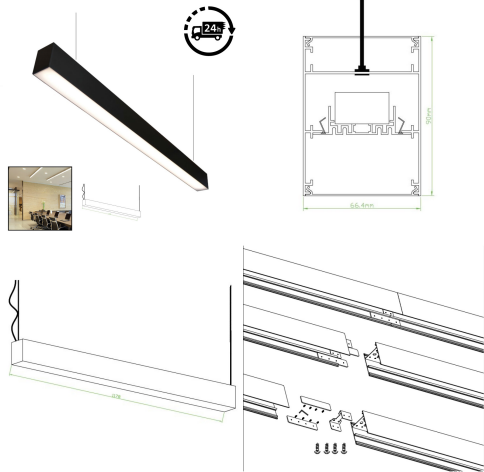

**Suspended Linear LED Direct Indirect Light 1200mm/4ft - RAL Black (3,000lm)
32W Flicker Free**

£92.40 £79.92

3,000lm

**Direct/
Indirect
32W**

LEFT BACK VIEW OF FITTING

PRODUCT INFORMATION

LED Type	SMD2835 LEDs
Warranty	3 Year
Part L Compliant	Yes
Dimensions	1178mm x 90mm x 67mm
Weight	3.00kg
Equivalent to	2 x 36W T8

AVAILABLE OPTIONS

Colour Temperature	Natural White (4000-4500K)
1-10V Dimmable	Available Variant
DALI Dimmable	Available Variant
DMX 512 Compatible	No

Suspended Linear LED Light for offices with both direct / indirect illumination. 1200mm / 4ft 32W Suspended Light for office, public open spaces and retail with high lumen output of 3,000 lumens in Natural White 4000K (2200lm:800lm uplight:downlight). Modern minimalist interior design highly suited by suspended luminaire. Finished in a choice of colours: RAL black or stylish 6063 silver aluminum housing, enclosing an Frosted diffuser for subtle light output suiting a wide range of modern commercial and institutional applications, including hallways, retail & conference rooms. 1200mm linear design with a superior lumen output up to 2,900lm for ample lux levels across a range of environments - can be continuous with additional bracket. In-fils available on request. High CRI combined with stylish design make this unit perfectly suited to retail applications. Further options of dimmable: DALI and 1-10V.