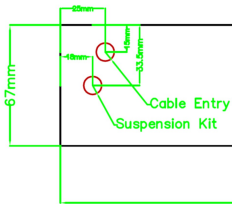

**Suspended Linear LED Direct Indirect Light 1200mm/4ft - RAL Black (3,000lm)
32W Flicker Free**

£92.40 £79.92

3,000lm

**Direct/
Indirect
32W**

LEFT BACK VIEW OF FITTING

PRODUCT INFORMATION

LED Type	SMD2835 LEDs
Warranty	3 Year
Part L Compliant	Yes
Dimensions	1178mm x 90mm x 67mm
Weight	3.00kg
Equivalent to	2 x 36W T8

TECHNICAL SPECIFICATIONS

Power Consumption	32W
Input Voltage	110-280V AC
Power Factor	>0.95
Operating Temperature	-20°C to 50°C
L70 Rated Lifetime	+45,000hrs
Ingress Protection	IP21

LUMEN PERFORMANCE

Luminous Efficiency	95lm/W
Beam Angle	120°
CRI (Colour Rendering Index)	>80Ra
Lumen Output	3,000lm (2,200lm:800lm downlight:uplight)

AVAILABLE OPTIONS

Colour Temperature	Natural White (4000-4500K)
1-10V Dimmable	Available Variant
DALI Dimmable	Available Variant
DMX 512 Compatible	No

Suspended Linear LED Light for offices with both direct / indirect illumination. 1200mm / 4ft 32W Suspended Light for office, public open spaces and retail with high lumen output of 3,000 lumens in Natural White 4000K (2200lm:800lm uplight:downlight). Modern minimalist interior design highly suited by suspended luminaire. Finished in a choice of colours: RAL black or stylish 6063 silver aluminum housing, enclosing an Frosted diffuser for subtle light output suiting a wide range of modern commercial and institutional applications, including hallways, retail & conference rooms. 1200mm linear design with a superior lumen output up to 2,900lm for ample lux levels across a range of environments - can be continuous with additional bracket. In-fils available on request. High CRI combined with stylish design make this unit perfectly suited to retail applications. Further options of dimmable: DALI and 1-10V.