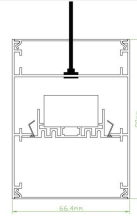

**Suspended Linear LED Light Up/Down Light 1200mm/4ft - Silver Anodised Aluminum (3,000lm) 32W Flicker Free**

**£92.40 £79.92**

**3,000lm**

**Direct/  
Indirect  
32W**

LEFT BACK VIEW OF FITTING

**PRODUCT INFORMATION**

LED Type	SMD2835 LEDs
Warranty	3 Year
Part L Compliant	Yes
Dimensions	1178mm x 90mm x 67mm
Weight	3.00kg
Equivalent to	2 x 36W T8

**TECHNICAL SPECIFICATIONS**

Power Consumption	32W
Input Voltage	110-280V AC
Power Factor	>0.95
Operating Temperature	-20°C to 50°C
L70 Rated Lifetime	+45,000hrs
Ingress Protection	IP21