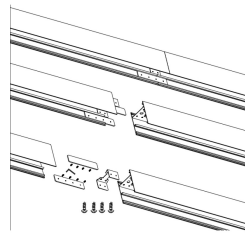

Suspended Linear LED Light Up/Down Light 1200mm/4ft - Silver Anodised Aluminum (3,000lm) 32W Flicker Free

£92.40 £79.92

3,000lm

**Direct/
Indirect
32W**

LEFT BACK VIEW OF FITTING