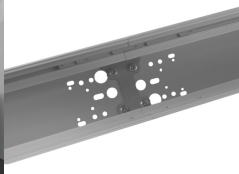

**Suspended Linear LED Light Up/Down Light 1200mm/4ft - Silver Anodised Aluminum (3,000lm) 32W Flicker Free**

**£92.40 £79.92**

**3,000lm**

**Direct/  
Indirect  
32W**

LEFT BACK VIEW OF FITTING

**PRODUCT INFORMATION**

LED Type	SMD2835 LEDs
Warranty	3 Year
Part L Compliant	Yes
Dimensions	1178mm x 90mm x 67mm
Weight	3.00kg
Equivalent to	2 x 36W T8

**TECHNICAL SPECIFICATIONS**

Power Consumption	32W
Input Voltage	110-280V AC
Power Factor	>0.95
Operating Temperature	-20°C to 50°C
L70 Rated Lifetime	+45,000hrs
Ingress Protection	IP21

### AVAILABLE OPTIONS

Colour Temperature	Natural White (4000-4500K)
1-10V Dimmable	Available Variant
DALI Dimmable	Available Variant
DMX 512 Compatible	No

Suspended Linear LED Light for offices with both direct / indirect illumination. 1200mm / 4ft 32W Suspended Light for office, public open spaces and retail with high lumen output of 3,000 lumens in Natural White 4000K (2200lm:800lm uplight:downlight). Modern minimalist interior design highly suited by suspended luminaire. Finished in a choice of colours: stylish 6063 silver aluminum housing, enclosing an Frosted diffuser for subtle light output suiting a wide range of modern commercial and institutional applications, including hallways, retail & conference rooms. 1200mm linear design with a superior lumen output up to 2,900lm for ample lux levels across a range of environments - can be continuous with additional bracket. In-fils available on request. High CRI combined with stylish design make this unit perfectly suited to retail applications. Further options of dimmable: DALI and 1-10V.