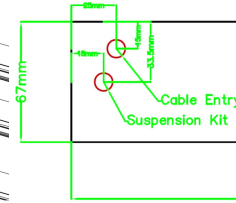

LEFT BACK VIEW OF FITTING

PRODUCT INFORMATION

LED Type	SMD2835 LEDs
Warranty	3 Year
Part L Compliant	Yes
Dimensions	1178mm x 90mm x 67mm
Weight	3.00kg
Equivalent to	2 x 36W T8

TECHNICAL SPECIFICATIONS

Power Consumption	32W
Input Voltage	110-280V AC
Power Factor	>0.95
Operating Temperature	-20°C to 50°C
L70 Rated Lifetime	+45,000hrs
Ingress Protection	IP21

LUMEN PERFORMANCE