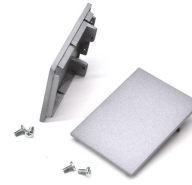

**Suspended Linear LED Light Up/Down Light 1200mm/4ft - Silver Anodised Aluminum (3,000lm) 32W Flicker Free**

**£92.40 £79.92**

**3,000lm**

**Direct/  
Indirect  
32W**

LEFT BACK VIEW OF FITTING

**PRODUCT INFORMATION**

LED Type	SMD2835 LEDs
Warranty	3 Year
Part L Compliant	Yes
Dimensions	1178mm x 90mm x 67mm
Weight	3.00kg
Equivalent to	2 x 36W T8

**TECHNICAL SPECIFICATIONS**

Power Consumption	32W
Input Voltage	110-280V AC
Power Factor	>0.95
Operating Temperature	-20°C to 50°C
L70 Rated Lifetime	+45,000hrs
Ingress Protection	IP21

### AVAILABLE OPTIONS

Colour Temperature	Natural White (4000-4500K)
1-10V Dimmable	Available Variant
DALI Dimmable	Available Variant
DMX 512 Compatible	No

Suspended Linear LED Light for offices with both direct / indirect illumination. 1200mm / 4ft 32W Suspended Light for office, public open spaces and retail with high lumen output of 3,000 lumens in Natural White 4000K (2200lm:800lm uplight:downlight). Modern minimalist interior design highly suited by suspended luminaire. Finished in a choice of colours: stylish 6063 silver aluminum housing, enclosing an Frosted diffuser for subtle light output suiting a wide range of modern commercial and institutional applications, including hallways, retail & conference rooms. 1200mm linear design with a superior lumen output up to 2,900lm for ample lux levels across a range of environments - can be continuous with additional bracket. In-fils available on request. High CRI combined with stylish design make this unit perfectly suited to retail applications. Further options of dimmable: DALI and 1-10V.