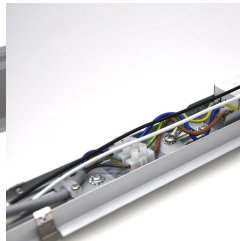

**Suspended Linear LED Light Up/Down Light 1200mm/4ft - Silver Anodised Aluminum (3,000lm) 32W Flicker Free**

**£92.40 £79.92**

**3,000lm**

**Direct/  
Indirect  
32W**

LEFT BACK VIEW OF FITTING

**PRODUCT INFORMATION**

LED Type	SMD2835 LEDs
Warranty	3 Year
Part L Compliant	Yes
Dimensions	1178mm x 90mm x 67mm
Weight	3.00kg
Equivalent to	2 x 36W T8

**TECHNICAL SPECIFICATIONS**

Power Consumption	32W
Input Voltage	110-280V AC
Power Factor	>0.95
Operating Temperature	-20°C to 50°C
L70 Rated Lifetime	+45,000hrs
Ingress Protection	IP21

### AVAILABLE OPTIONS

Colour Temperature	Natural White (4000-4500K)
1-10V Dimmable	Available Variant
DALI Dimmable	Available Variant
DMX 512 Compatible	No

Suspended Linear LED Light for offices with both direct / indirect illumination. 1200mm / 4ft 32W Suspended Light for office, public open spaces and retail with high lumen output of 3,000 lumens in Natural White 4000K (2200lm:800lm uplight:downlight). Modern minimalist interior design highly suited by suspended luminaire. Finished in a choice of colours: stylish 6063 silver aluminum housing, enclosing an Frosted diffuser for subtle light output suiting a wide range of modern commercial and institutional applications, including hallways, retail & conference rooms. 1200mm linear design with a superior lumen output up to 2,900lm for ample lux levels across a range of environments - can be continuous with additional bracket. In-fils available on request. High CRI combined with stylish design make this unit perfectly suited to retail applications. Further options of dimmable: DALI and 1-10V.