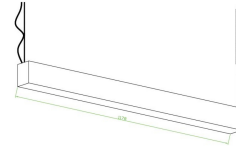

**Suspended Linear LED Light Up/Down Light 1200mm/4ft - Silver Anodised Aluminum (3,000lm) 32W Flicker Free**

**£92.40 £79.92**

**3,000lm**

**Direct/  
Indirect  
32W**

LEFT BACK VIEW OF FITTING

**PRODUCT INFORMATION**

LED Type	SMD2835 LEDs
Warranty	3 Year
Part L Compliant	Yes
Dimensions	1178mm x 90mm x 67mm
Weight	3.00kg
Equivalent to	2 x 36W T8

**TECHNICAL SPECIFICATIONS**

Power Consumption	32W
Input Voltage	110-280V AC
Power Factor	>0.95
Operating Temperature	-20°C to 50°C
L70 Rated Lifetime	+45,000hrs
Ingress Protection	IP21