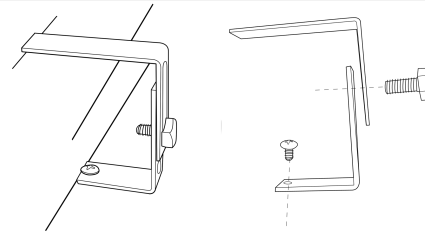

## Concealed Burgess Grid LED Panel Bracket - Adjustable Height 2-PC

**£19.44**

Concealed Grid LED Panel Bracket - 2-Piece Z Bracket - Adjustable Height for concealed/Burgess ceiling grids. **PLEASE NOTE - Hole size for panel screw 4.7mm, please check this will work with your panel prior to ordering (panel screw not supplied).**