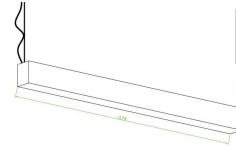

Suspended Linear LED Light Up/Down Light 1200mm/4ft - Silver Anodised Aluminum (4,900lm) 52W Flicker Free

£132.00

4,900lm

**Direct/
Indirect
52W**

LEFT BACK VIEW OF FITTING

PRODUCT INFORMATION

LED Type	SMD2835 LEDs
Warranty	3 Year
Part L Compliant	Yes
Dimensions	1178mm x 90mm x 67mm
Weight	3.00kg
Equivalent to	2 x 36W T8

Suspended Linear LED Light for offices with both direct / indirect illumination. 1200mm / 4ft 52W Suspended Light for office, public open spaces and retail with high lumen output of 4,900 lumens in Natural White 4000K (4800lm:1100lm uplight:downlight). Modern minimalist interior design highly suited by suspended luminaire. Finished in a choice of colours: stylish 6063 silver aluminum housing, enclosing an Frosted diffuser for subtle light output suiting a wide range of modern commercial and institutional applications, including hallways, retail & conference rooms. 1200mm linear design with a superior lumen output up to 4,900lm for ample lux levels across a range of environments - can be continuous with additional bracket. In-fils available on request. High CRI combined with stylish design make this unit perfectly suited to retail applications. Further options of dimmable: DALI and 1-10V.