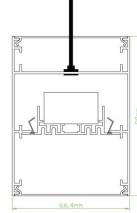

Suspended Linear LED Light Up/Down Light 1200mm/4ft - Silver Anodised Aluminum (4,900lm) 52W Flicker Free

£132.00

4,900lm

**Direct/
Indirect
52W**

LEFT BACK VIEW OF FITTING

PRODUCT INFORMATION

LED Type	SMD2835 LEDs
Warranty	3 Year
Part L Compliant	Yes
Dimensions	1178mm x 90mm x 67mm
Weight	3.00kg
Equivalent to	2 x 36W T8

Suspended Linear LED Light for offices with both direct / indirect illumination. 1200mm / 4ft 52W Suspended Light for office, public open spaces and retail with high lumen output of 4,900 lumens in Natural White 4000K (4800lm:1100lm uplight:downlight). Modern minimalist interior design highly suited by suspended luminaire. Finished in a choice of colours: stylish 6063 silver aluminum housing, enclosing an Frosted diffuser for subtle light output suiting a wide range of modern commercial and institutional applications, including hallways, retail & conference rooms. 1200mm linear design with a superior lumen output up to 4,900lm for ample lux levels across a range of environments - can be continuous with additional bracket. In-fils available on request. High CRI combined with stylish design make this unit perfectly suited to retail applications. Further options of dimmable: DALI and 1-10V.