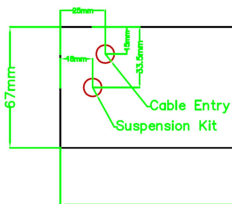

Suspended Linear LED Light Up/Down Light 1200mm/4ft - Silver Anodised Aluminum (4,900lm) 52W Flicker Free

£132.00

4,900lm

**Direct/
Indirect
52W**

LEFT BACK VIEW OF FITTING

PRODUCT INFORMATION

LED Type	SMD2835 LEDs
Warranty	3 Year
Part L Compliant	Yes
Dimensions	1178mm x 90mm x 67mm
Weight	3.00kg
Equivalent to	2 x 36W T8

TECHNICAL SPECIFICATIONS

Power Consumption	52W
Input Voltage	110-280V AC
Power Factor	>0.95
Operating Temperature	-20°C to 50°C
L70 Rated Lifetime	+45,000hrs
Ingress Protection	IP21

LUMEN PERFORMANCE

PRODUCT INFORMATION

TECHNICAL SPECIFICATIONS

LUMEN PERFORMANCE

Luminous Efficiency	95lm/W
Beam Angle	120°
CRI (Colour Rendering Index)	>80Ra
Lumen Output	4,900lm (3,800lm:1100lm downlight:uplight)

AVAILABLE OPTIONS

Colour Temperature	Natural White (4000-4500K)
1-10V Dimmable	Available Variant
DALI Dimmable	Available Variant
DMX 512 Compatible	No

Suspended Linear LED Light for offices with both direct / indirect illumination. 1200mm / 4ft 52W Suspended Light for office, public open spaces and retail with high lumen output of 4,900 lumens in Natural White 4000K (4800lm:1100lm uplight:downlight). Modern minimalist interior design highly suited by suspended luminaire. Finished in a choice of colours: stylish 6063 silver aluminum housing, enclosing an Frosted diffuser for subtle light output suiting a wide range of modern commercial and institutional applications, including hallways, retail & conference rooms. 1200mm linear design with a superior lumen output up to 4,900lm for ample lux levels across a range of environments - can be continuous with additional bracket. In-fils available on request. High CRI combined with stylish design make this unit perfectly suited to retail applications. Further options of dimmable: DALI and 1-10V.