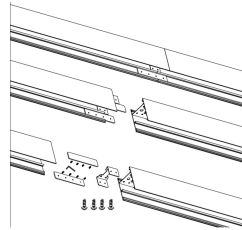

Suspended Linear LED Light Up/Down Light 1200mm/4ft - Silver Anodised Aluminum (4,900lm) 52W Flicker Free

£132.00

4,900lm

**Direct/
Indirect
52W**

LEFT BACK VIEW OF FITTING

PRODUCT INFORMATION

LED Type	SMD2835 LEDs
Warranty	3 Year
Part L Compliant	Yes
Dimensions	1178mm x 90mm x 67mm
Weight	3.00kg
Equivalent to	2 x 36W T8