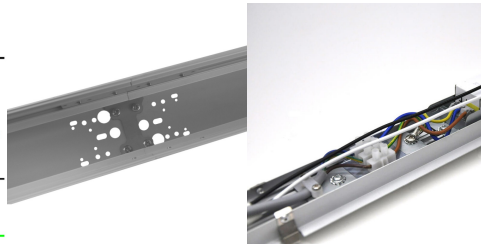

Suspended Linear LED Light Up/Down Light 1200mm/4ft - Silver Anodised Aluminum (4,900lm) 52W Flicker Free

£132.00

4,900lm

**Direct/
Indirect
52W**

LEFT BACK VIEW OF FITTING

PRODUCT INFORMATION

LED Type	SMD2835 LEDs
Warranty	3 Year
Part L Compliant	Yes
Dimensions	1178mm x 90mm x 67mm
Weight	3.00kg
Equivalent to	2 x 36W T8

TECHNICAL SPECIFICATIONS

Power Consumption	52W
Input Voltage	110-280V AC
Power Factor	>0.95
Operating Temperature	-20°C to 50°C
L70 Rated Lifetime	+45,000hrs
Ingress Protection	IP21

LUMEN PERFORMANCE

PRODUCT INFORMATION

TECHNICAL SPECIFICATIONS

LUMEN PERFORMANCE

Luminous Efficiency	95lm/W
Beam Angle	120°
CRI (Colour Rendering Index)	>80Ra
Lumen Output	4,900lm (3,800lm:1100lm downlight:uplight)

AVAILABLE OPTIONS

Colour Temperature	Natural White (4000-4500K)
1-10V Dimmable	Available Variant
DALI Dimmable	Available Variant
DMX 512 Compatible	No

Suspended Linear LED Light for offices with both direct / indirect illumination. 1200mm / 4ft 52W Suspended Light for office, public open spaces and retail with high lumen output of 4,900 lumens in Natural White 4000K (4800lm:1100lm uplight:downlight). Modern minimalist interior design highly suited by suspended luminaire. Finished in a choice of colours: stylish 6063 silver aluminum housing, enclosing an Frosted diffuser for subtle light output suiting a wide range of modern commercial and institutional applications, including hallways, retail & conference rooms. 1200mm linear design with a superior lumen output up to 4,900lm for ample lux levels across a range of environments - can be continuous with additional bracket. In-fils available on request. High CRI combined with stylish design make this unit perfectly suited to retail applications. Further options of dimmable: DALI and 1-10V.