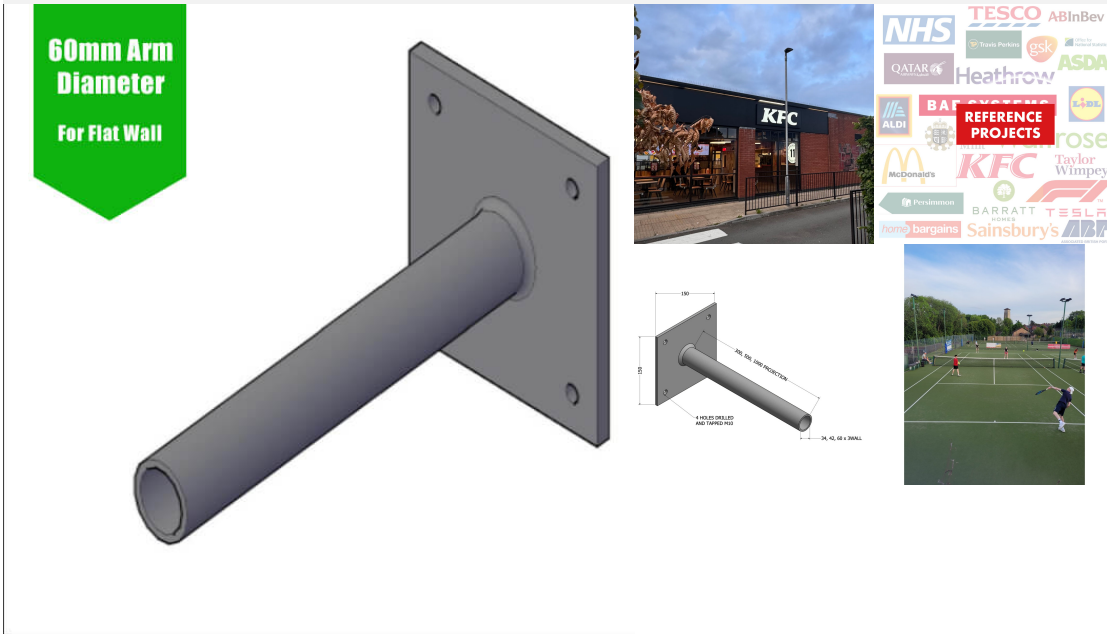

Flat Wall Mount Bracket - Single Lantern Projection Arm - 300mm Outreach

£47.40

Flat Wall Mount Bracket - Single Lantern Projection Arm - 300mm Outreach. **For side-entry Street Lantern.**

PRODUCT INFORMATION

Weight 2.05 kg