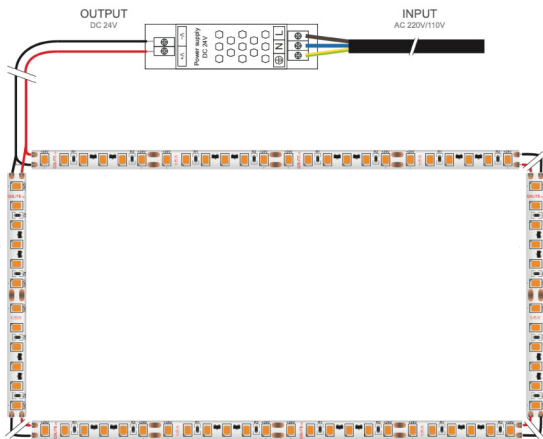

2-Core Cable for LED Strip series - Single Colour - Price Per Metre

£0.96

2-Core Cable (+/-) for LED 12/24V systems. 0.5mm, price per metre.

NOTE - CABLE IS CUT TO ORDERED LENGTH/METERED AND AS A RESULT IS NON RETURNABLE/REFUNDABLE