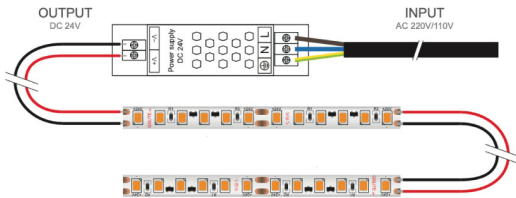

2-Core Cable for LED Strip series - Single Colour - Price Per Metre

£0.96

2-Core Cable (+/-) for LED 12/24V systems. 0.5mm, price per metre.

NOTE - CABLE IS CUT TO ORDERED LENGTH/METERED AND AS A RESULT IS NON RETURNABLE/REFUNDABLE