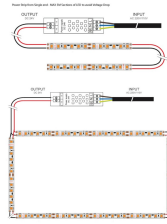

2-Core Cable for LED Strip series - Single Colour - Price Per Metre

£0.96

2-Core Cable (+/-) for LED 12/24V systems. 0.5mm, price per metre.

NOTE - CABLE IS CUT TO ORDERED LENGTH/METERED AND AS A RESULT IS NON RETURNABLE/REFUNDABLE